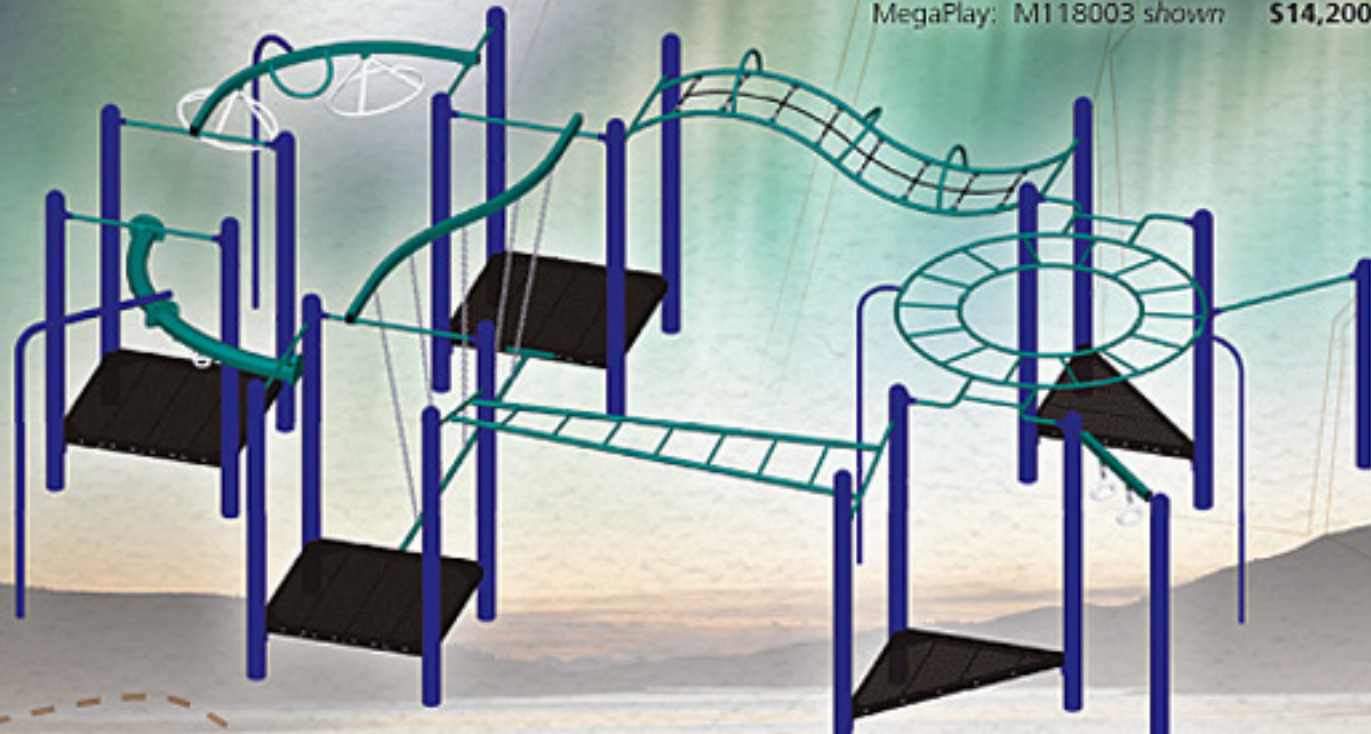

BLUE IMP™

MADE IN CANADA TOO!

SALE!

Hey, Canada!
Sale ends
October 31, 2011!

Bay of Fundy

Ages: 2-5
 Area Required: 9.0m x 8.9m (29' x 29')
 ImpPlay: 111800PL **\$9,133**

Pacific Rim

Ages: 5-12
 Area Required: 11.7m x 11.2m (38' x 37')
 ImpPlay: 1118002 shown **\$20,933**
 MegaPlay: M118002 **\$25,333**

Northern Lights

Ages: 5-12
 Area Required: 12.9m x 10.0m (42' x 33')
 ImpPlay: 1118003 **\$11,733**
 PowerPlay: V118003 **\$13,677**
 MegaPlay: M118003 shown **\$14,200**

Slant Roof
 Add a roof to any unit.
 Various styles available.

Igloo

CN-417 \$2,029

Lunar Scooter

CN-258 \$1,470

Heavy Duty Swings

S2102400RHC 3m (10') high c/w 4 reg. seats \$1,676

S2102220RHC (shown) 3m (10') high c/w 2 reg. seats, 2 tot seats \$1,813

Deep Dip Slide

CN-45SSDD 1.8 m (6') high \$2,718

Add a Rumble Strip for only \$99!

Park Bench

PK-194 (in-ground placement) \$499

with purchase of *any* Blue Imp composite structure.

BLUE IMP™

Blue Imp Recreational Products of Canada
Division of S.F.Scott Manufacturing Co. Ltd., est'd 1917