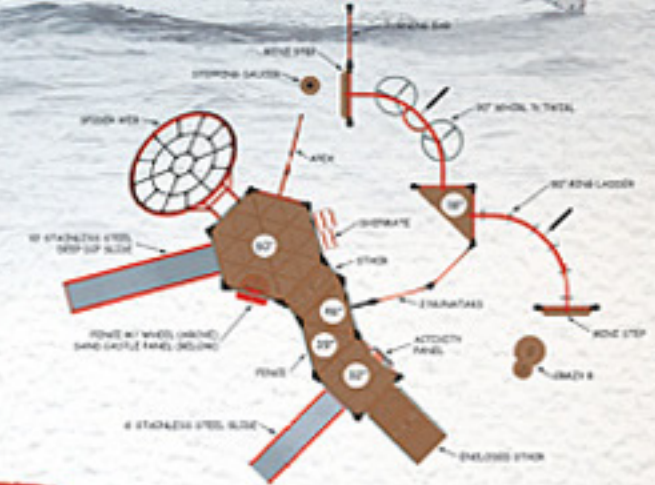

BLUE IMP™

MADE IN CANADA TOO!

SALE!

Hey, Canada!
Sale ends
October 31, 2011!

Bay of Fundy

Ages: 2-5
 Area Required: 9.0m x 8.9m (29' x 29')
 ImpPlay: 111800PL **\$9,133**

Pacific Rim

Ages: 5-12
 Area Required: 11.7m x 11.2m (38' x 37')
 ImpPlay: 1118002 shown **\$20,933**
 MegaPlay: M118002 **\$25,333**

Northern Lights

Ages: 5-12
 Area Required: 12.9m x 10.0m (42' x 33')
 ImpPlay: 1118003 **\$11,733**
 PowerPlay: V118003 **\$13,677**
 MegaPlay: M118003 shown **\$14,200**

Slant Roof
 Add a roof to any unit.
 Various styles available.

Igloo

CN-417 \$2,029

Lunar Scooter

CN-258 \$1,470

Heavy Duty Swings

S2102400RHC 3m (10') high c/w 4 reg. seats \$1,676

S2102220RHC (shown) 3m (10') high c/w 2 reg. seats, 2 tot seats \$1,813

Deep Dip Slide

CN-45SSDD 1.8 m (6') high \$2,718

Add a Rumble Strip for only \$99!

Park Bench

PK-194 (in-ground placement) \$499

with purchase of *any* Blue Imp composite structure.

BLUE IMP™

Blue Imp Recreational Products of Canada
Division of S.F.Scott Manufacturing Co. Ltd., est'd 1917