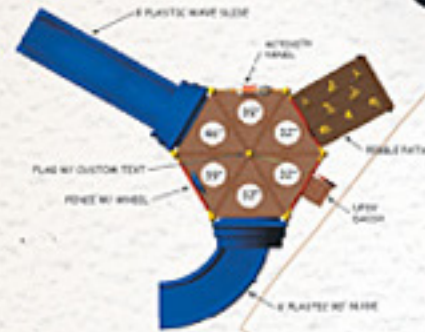

BLUE IMP™

MADE IN CANADA TOO!

SALE!

Hey, Canada!
Sale ends
October 31, 2011!

Bay of Fundy

Ages: 2-5
 Area Required: 9.0m x 8.9m (29' x 29')
 ImpPlay: 111800PL **\$9,133**

Pacific Rim

Ages: 5-12
 Area Required: 11.7m x 11.2m (38' x 37')
 ImpPlay: 1118002 shown **\$20,933**
 MegaPlay: M118002 **\$25,333**

Northern Lights

Ages: 5-12
 Area Required: 12.9m x 10.0m (42' x 33')
 ImpPlay: 1118003 **\$11,733**
 PowerPlay: V118003 **\$13,677**
 MegaPlay: M118003 shown **\$14,200**

Slant Roof
 Add a roof to any unit.
 Various styles available.

CN-45SSDD 1.8 m (6') high \$2,718

Add a Rumble Strip for only \$99!

Park Bench

PK-194 (in-ground placement) \$499

with purchase of *any* Blue Imp composite structure.

BLUE IMP™

Blue Imp Recreational Products of Canada
Division of S.F.Scott Manufacturing Co. Ltd., est'd 1917