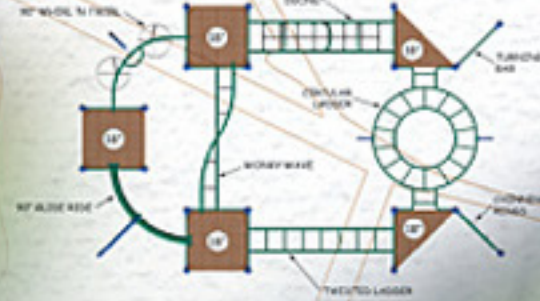

BLUE IMP™

MADE IN CANADA TOO!

SALE!

Hey, Canada!
Sale ends
October 31, 2011!

Bay of Fundy

Ages: 2-5
 Area Required: 9.0m x 8.9m (29' x 29')
 ImpPlay: 111800PL **\$9,133**

Pacific Rim

Ages: 5-12
 Area Required: 11.7m x 11.2m (38' x 37')
 ImpPlay: 1118002 shown **\$20,933**
 MegaPlay: M118002 **\$25,333**

Northern Lights

Ages: 5-12
 Area Required: 12.9m x 10.0m (42' x 33')
 ImpPlay: 1118003 **\$11,733**
 PowerPlay: V118003 **\$13,677**
 MegaPlay: M118003 shown **\$14,200**

Slant Roof
 Add a roof to any unit.
 Various styles available.