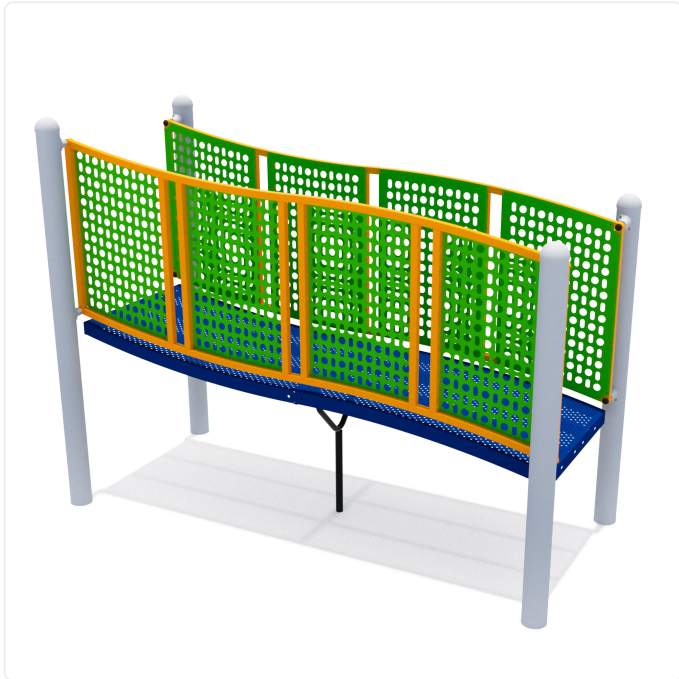

# Impact Wave Bridge

## SPECIFICATIONS

<b>Age Range</b>	18mo-5yr; 5-12yr
<b>Type of Play</b>	physical
<b>Features</b>	accommodates multiple users; links decks of different heights
<b>Motor Skills</b>	balance; lower body strength
<b>Materials</b>	powder-coated steel; vinyl-coated steel

## OVERVIEW

The Impact Wave Bridge connects two decks of differing height with a wavy look. Impact enclosure adds to the visual appeal.