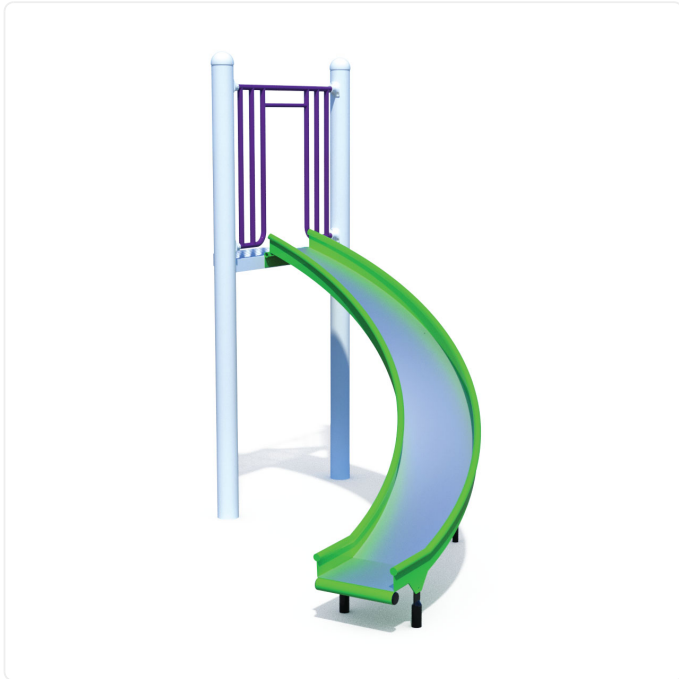

90 Degree Slide

SPECIFICATIONS

Age Range	18mo-12yr
Heights Available	3'; 4'; 5'; 6'
Type of Play	physical
Motor Skills	balance; core strength
Sensory	proprioception; vestibular
Social/Emotional	turn-taking
Materials	powder-coated steel; stainless steel bedway; stainless steel hardware
Colour Options	available in various colour schemes

OVERVIEW

With its gentle bend, the 90 Degree slide adds a fun twist to every ride, bringing extra excitement and challenge. Crafted from stainless steel for maximum durability and vandal-resistance, the 90 Degree Slide provides a static-free experience for users with cochlear implants.