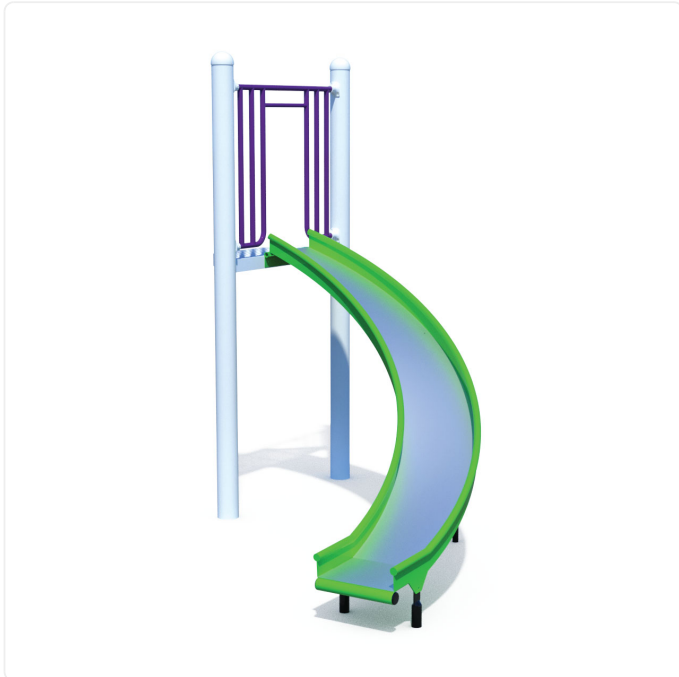

90 Degree Slide

SPECIFICATIONS

| | |
|--------------------------|---|
| Age Range | 18mo-5yr; 5-12yr |
| Lengths Available | 10'; 12'; 8' |
| Type of Play | physical |
| Motor Skills | balance; core strength |
| Sensory | proprioception; vestibular |
| Social/Emotional | turn-taking |
| Materials | powder-coated steel; stainless steel bedway; stainless steel hardware |
| Colour Options | available in various colour schemes |

OVERVIEW

With its 90-degree turn, the 90 Degree slide adds a fun twist to every ride, bringing extra excitement and a unique sliding experience. Crafted from stainless steel for maximum durability and vandal-resistance, the 90 Degree Slide provides a static-free experience for users with cochlear implants.