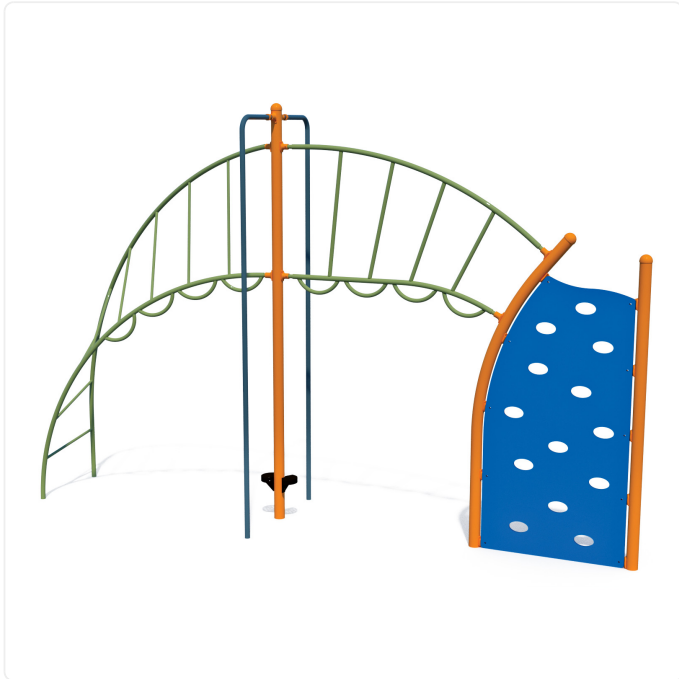

Helix with Climb-A-Wall

SPECIFICATIONS

Age Range	5-12yr
Heights Available	ground level
Type of Play	physical
Features	climbing and clambering
Motor Skills	coordination; lower body strength; motor planning; upper body strength
Materials	3/4" thick compression-molded UV-stabilized HDPE; powder-coated steel; stainless steel hardware
Colour Options	available in various colour schemes

OVERVIEW

The Helix with Climb-A-Wall is a large-scale climber that supplies climbing, hanging and brachiating activities. Featuring a climbing wall on one end, a twisting ladder that reaches high above the ground and two Fireman's poles for a thrilling exit, this multi-element climber is designed for upper elementary kids ready to test their coordination and strength.