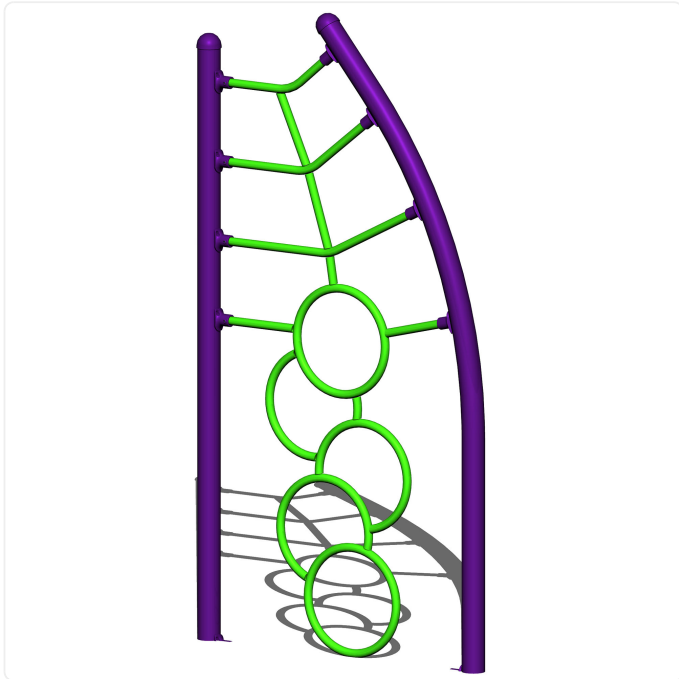

Fusion

SPECIFICATIONS

Age Range	5-12yr
Type of Play	physical
Motor Skills	agility; coordination; lower body strength; motor planning
Materials	powder-coated steel; stainless steel hardware
Colour Options	available in various colour schemes

OVERVIEW

With its mix of fun circles, curves and angled shapes, the Fusion Climber offers a fresh take on vertical climbing. The curved post creates a striking profile and helps draw kids in to climb, clamber and explore. The Fusion attaches to other climbers and overheads to create a circuit.