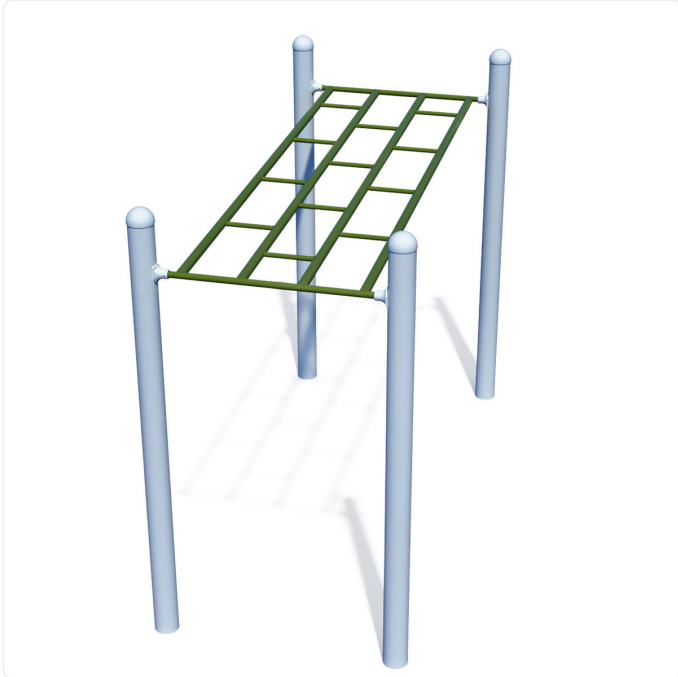

A-Mazing Challenge

SPECIFICATIONS

Age Range 5-12yr

Type of Play physical

Features fixed handholds; hand-over-hand brachiating

Motor Skills grip strength; hand-eye coordination; motor planning; upper body strength

Sensory spatial awareness

Materials powder-coated steel; stainless steel hardware

Colour Options available in various colour schemes

OVERVIEW

The A-Mazing Challenge overhead component features fixed handholds in a fun maze-like pattern. Invites creativity and experimentation as it allows users to move sideways as well as forwards.