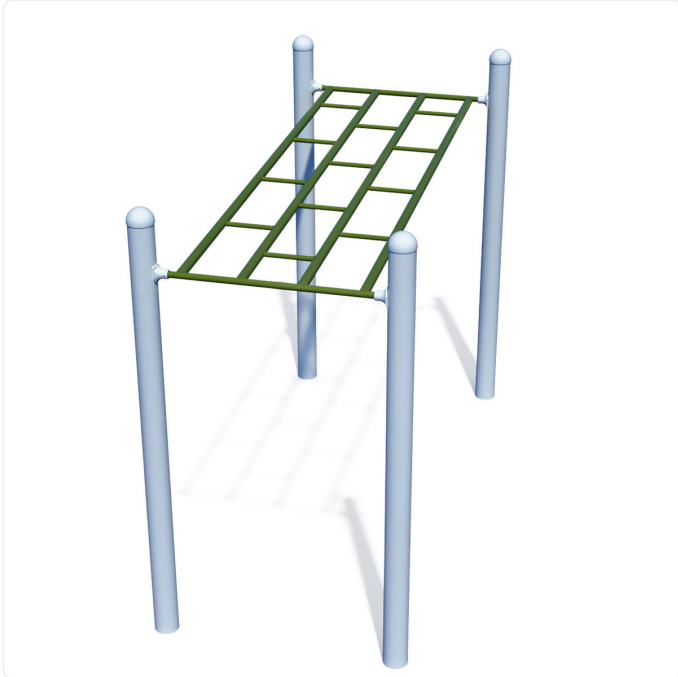

A-Mazing Challenge

SPECIFICATIONS

Age Range 5-12yr

Type of Play physical

Features fixed handholds; hand-over-hand brachiating

Motor Skills grip strength; hand-eye coordination; motor planning; upper body strength

Sensory kinesthetic awareness

Materials powder-coated steel; stainless steel hardware

Colour Options available in various colour schemes

OVERVIEW

The A-Mazing Challenge overhead component features fixed handholds in a fun maze-like pattern. Invites creativity and experimentation as it allows users to move sideways as well as forwards.