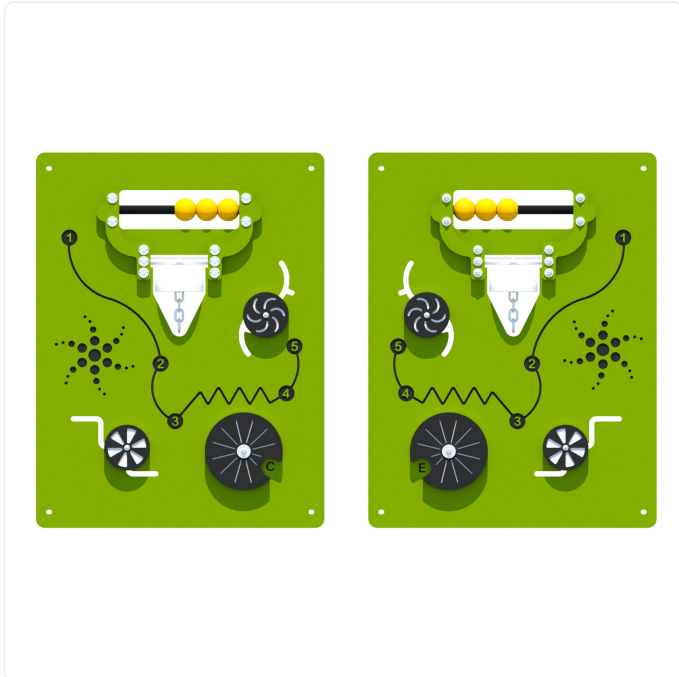

# Activity Panel

## SPECIFICATIONS

<b>Age Range</b>	18mo-12yr
<b>Type of Play</b>	quiet/calming; sensory
<b>Accessibility</b>	accessible with appropriate design & surfacing
<b>Motor Skills</b>	fine motor skills
<b>Sensory</b>	auditory; tactile; visual
<b>Cognitive</b>	focus/concentration; literacy
<b>Materials</b>	3/4" thick compression-molded UV-stabilized HDPE; durable anti-rust coated chain; powder-coated steel; stainless steel hardware
<b>Colour Options</b>	available in various colour schemes

## OVERVIEW

The Activity Panel delivers wide variety of engaging and calming sensory activities, including visual, tactile and auditory. Users can ring a bell, jostle or spin the abacus balls, move a disc along a path, turn a dial to reveal numbers and trace their fingers along the trail to find numbers 1 to 5.