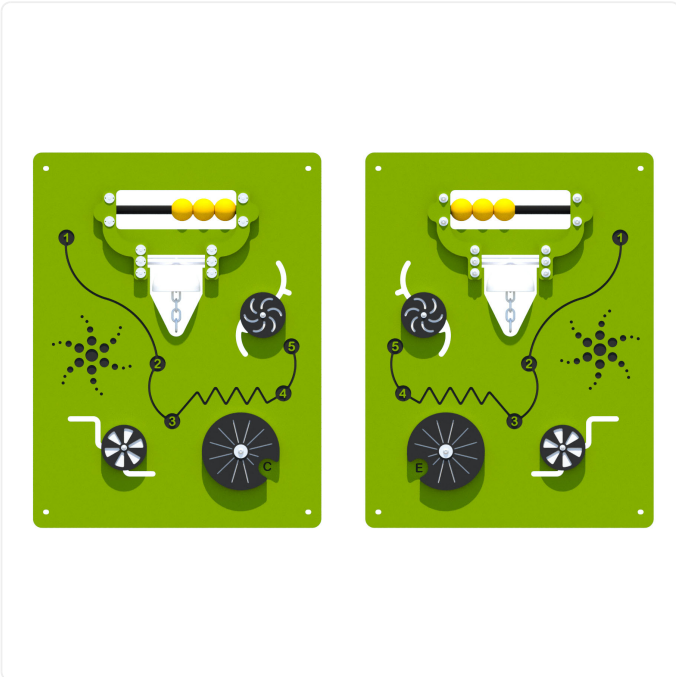

Activity Panel

SPECIFICATIONS

Age Range	18mo-12yr
Type of Play	quiet/calming; sensory
Accessibility	accessible with appropriate design & surfacing
Motor Skills	fine motor skills
Sensory	auditory; tactile; visual
Cognitive	focus/concentration; literacy
Materials	3/4" thick compression-molded UV-stabilized HDPE; durable, anti-rust coated chain; powder-coated steel; stainless steel hardware
Colour Options	available in various colour schemes

OVERVIEW

The Activity Panel delivers wide variety of engaging and calming sensory activities, including visual, tactile and auditory. Users can ring a bell, jostle or spin the abacus balls, move a disc along a path, turn a dial to reveal numbers and trace their fingers along the trail to find numbers 1 to 5.