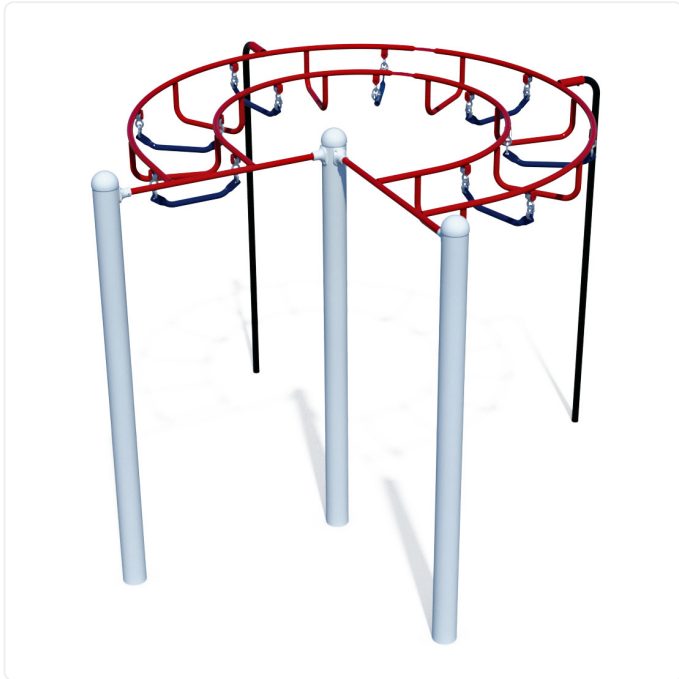

## SPECIFICATIONS

<b>Age Range</b>	5-12yr
<b>Type of Play</b>	physical
<b>Features</b>	fixed and unfixed handholds; hand-over-hand brachiating
<b>Motor Skills</b>	grip strength; hand-eye coordination; motor planning; upper body strength
<b>Sensory</b>	spatial awareness
<b>Materials</b>	durable anti-rust coated chain; powder-coated steel; stainless steel hardware
<b>Colour Options</b>	available in various colour schemes

## OVERVIEW

The Advanced Orbiter overhead component features alternating fixed and unfixed rungs, creating a dynamic brachiating challenge for more advanced users. Arranged in a circular design, the continuous series of rungs demands greater strength, coordination, and endurance as kids make their way around.