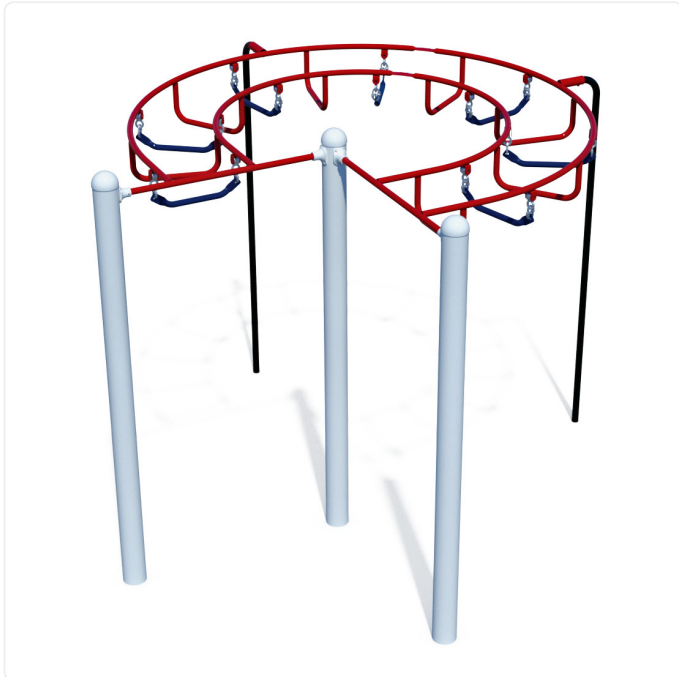

Advanced Orbiter

SPECIFICATIONS

Age Range	5-12yr
Type of Play	physical
Features	fixed and unfixed handholds; hand-over-hand brachiating
Motor Skills	grip strength; hand-eye coordination; motor planning; upper body strength
Sensory	kinesthetic awareness
Materials	durable, anti-rust coated chain; powder-coated steel; stainless steel hardware
Colour Options	available in various colour schemes

OVERVIEW

The Advanced Orbiter overhead component features alternating fixed and unfixed rungs, creating a dynamic brachiating challenge for more advanced users. Arranged in a circular design, the continuous series of rungs demands greater strength, coordination, and endurance as kids make their way around.