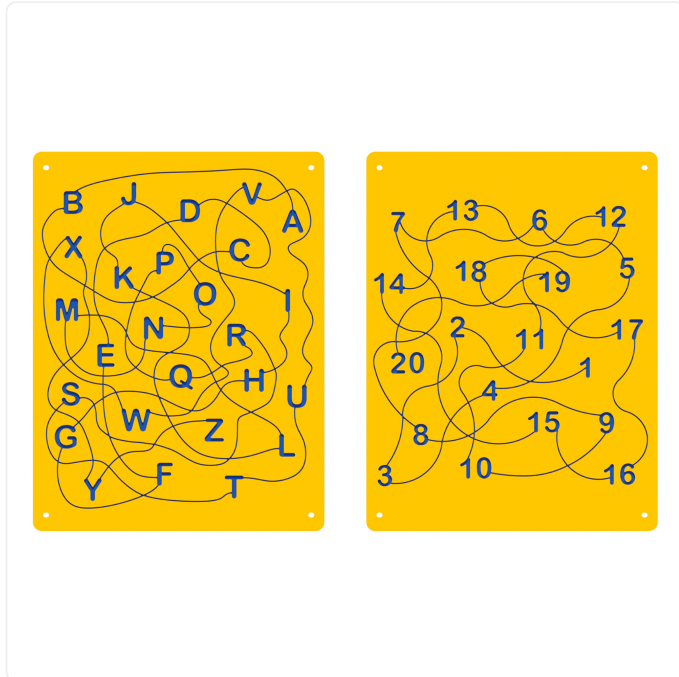

Alphabet/Number Maze

SPECIFICATIONS

Age Range	18mo-12yr
Type of Play	quiet/calming
Accessibility	accessible with appropriate design & surfacing
Motor Skills	fine motor skills
Sensory	tactile
Cognitive	counting; literacy
Materials	3/4" thick compression-molded UV-stabilized HDPE; stainless steel hardware
Colour Options	available in various colour schemes

OVERVIEW

The Alphabet/Number Maze playground panel delivers double the learning and double the fun. One side features an alphabet maze, while the other is a number maze. This panel encourages letter and number recognition through hands-on exploration. As kids trace the paths with their fingers, they build fine motor skills and early literacy and numeracy in a tactile, interactive way.