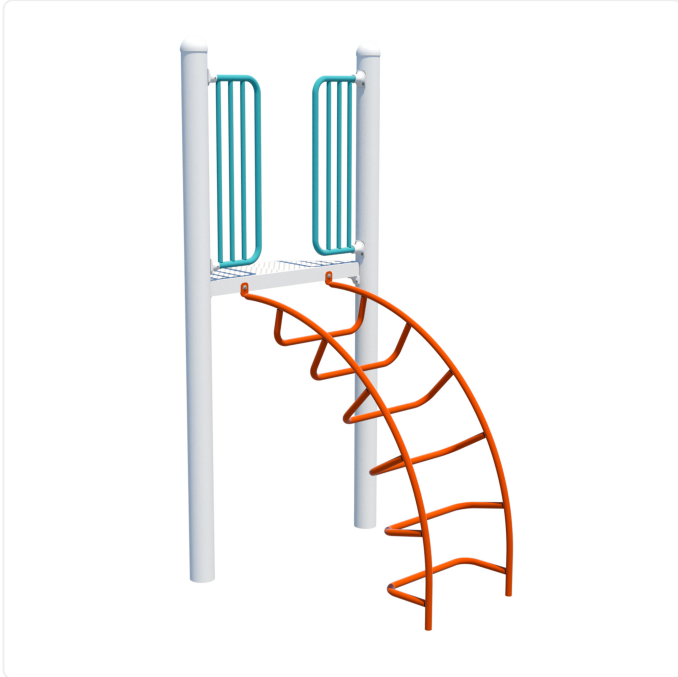

Arched-In Climb

SPECIFICATIONS

Age Range	18mo-12yr
Heights Available	46"; 60"
Type of Play	physical
Features	climbing and clambering
Motor Skills	agility; coordination; lower body strength; motor planning
Materials	powder-coated steel; stainless steel hardware
Colour Options	available in various colour schemes

OVERVIEW

The Arched-In Climb playground climber is a basic to intermediate level rung-style climber providing access to a higher playground platform.