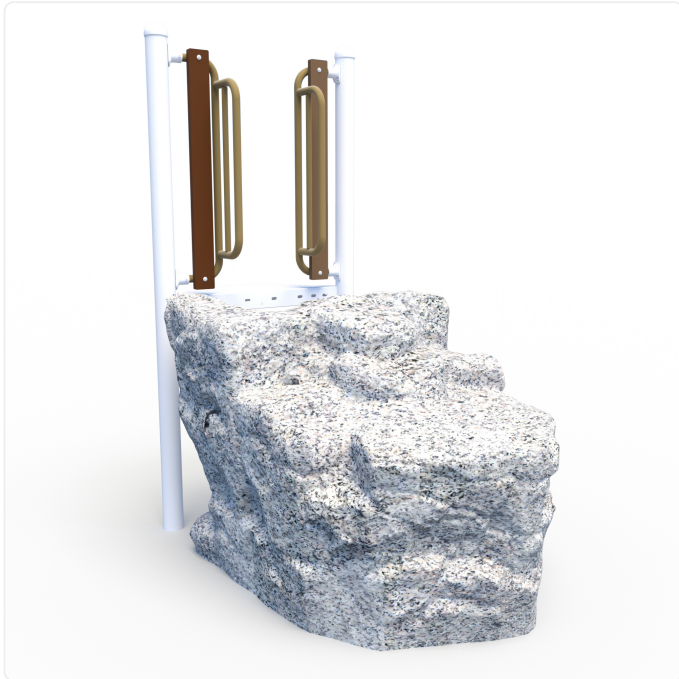

Ascender Boulder

SPECIFICATIONS

Height	4'
Length	4'
Area Required	5.2m x 4.8m (17' x 16')
Age Range	18mo-12yr
Design Options	classic or Rootz enclosure
Type of Play	climbing and clambering
Features	climbing and clambering
Motor Skills	agility; coordination; lower body strength; motor planning
Sensory	tactile
Materials	9500 psi GFRC (glass-fibre reinforced concrete)
Colour Options	granite

OVERVIEW

The Ascender Boulder is a nature-inspired boulder made of durable GFRC (glass-fiber reinforced concrete) with friendly hand and footholds for younger ages. Its realistic texture and ridges provide a fun, rock-climbing experience and add a unique tactile element to the playground. Built-in fossils add visual interest.