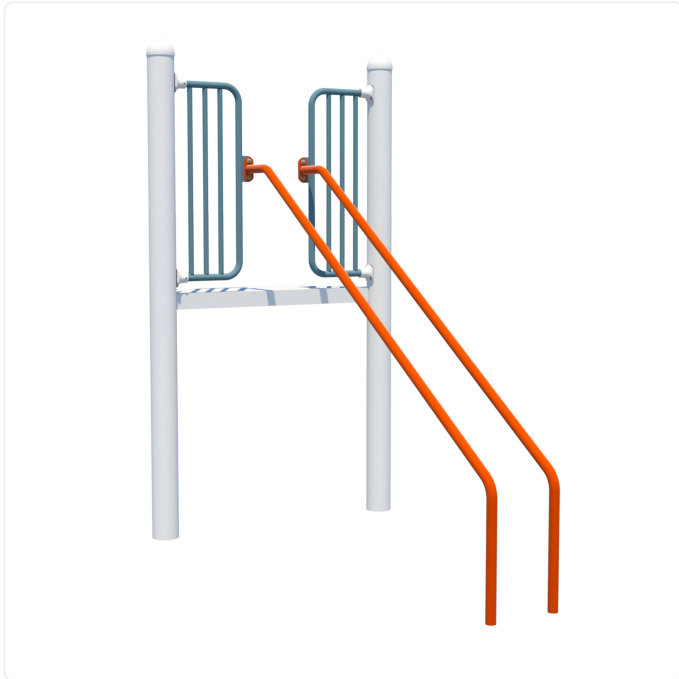

# Banister Rails

## SPECIFICATIONS

<b>Age Range</b>	5-12yr
<b>Heights Available</b>	46"
<b>Type of Play</b>	physical
<b>Motor Skills</b>	balance; coordination
<b>Materials</b>	powder-coated steel; stainless steel hardware
<b>Colour Options</b>	available in various colour schemes

## OVERVIEW

The Banister Rails are a classic playground favourite, offering a fast and fun way to exit the platform. As users glide down the rails, they must balance carefully and control their descent.