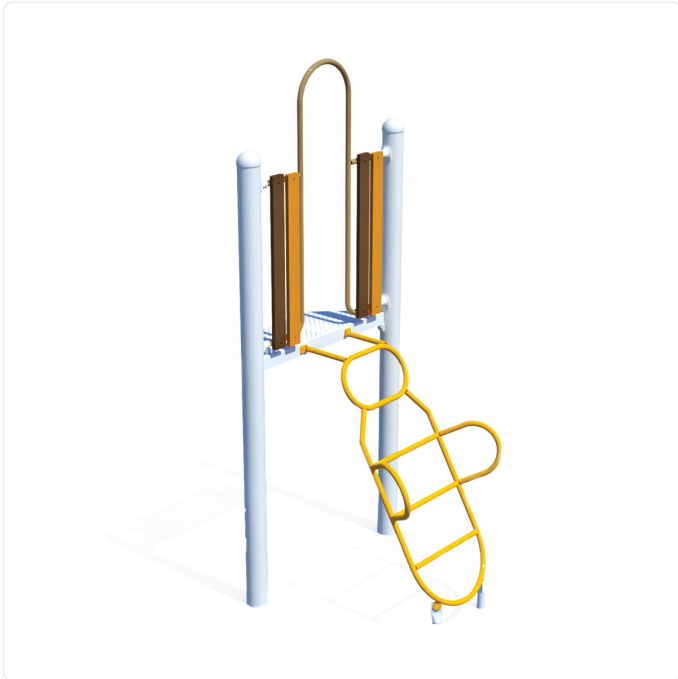

Bug Climb

SPECIFICATIONS

Age Range	18mo-12yr
Design Options	classic or Rootz entry fence
Heights Available	46"; 60"
Type of Play	physical
Motor Skills	agility; coordination; lower body strength; motor planning
Materials	powder-coated steel; stainless steel hardware
Colour Options	available in various colour schemes

OVERVIEW

The Bug Climb is an insect-inspired rung-style climber. Kids can climb up the segmented "body" and hang on to the "wings," making it a playful way to build strength and coordination.