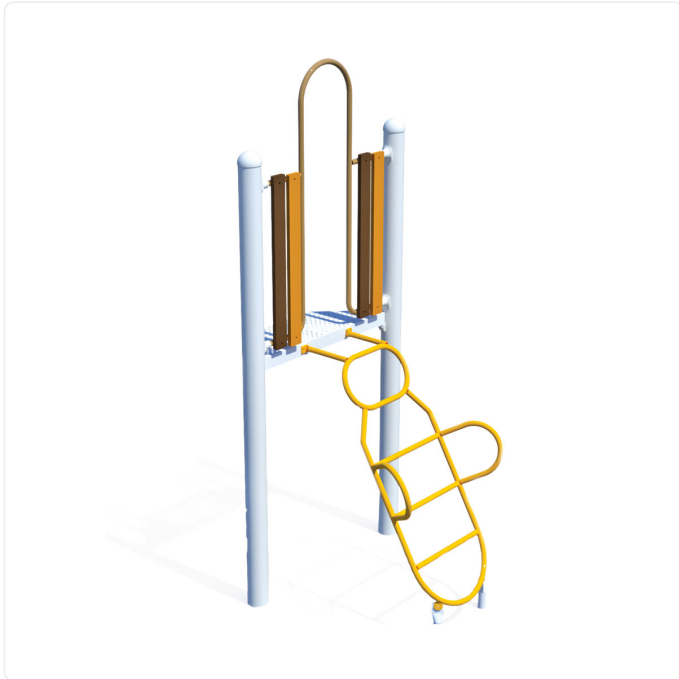

Bug Climb

SPECIFICATIONS

Age Range	18mo-12yr
Design Options	classic or Rootz entry fence
Heights Available	46"; 60"
Type of Play	physical
Motor Skills	agility; coordination; lower body strength; motor planning
Materials	powder-coated steel; stainless steel hardware
Colour Options	available in various colour schemes

OVERVIEW

The Bug Climb is an insect-inspired rung-style climber. Kids can climb up the segmented "body" and hang on to the "wings," making it a playful way to build strength and coordination.