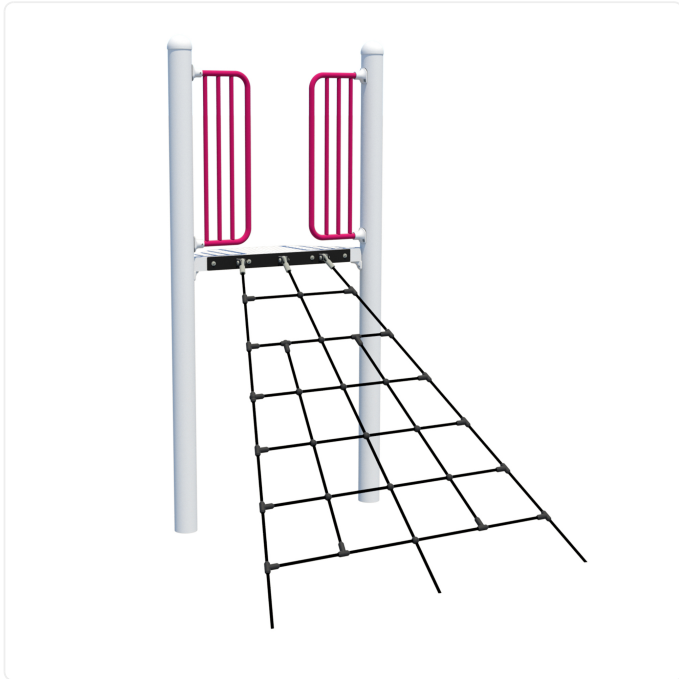

Cargo Net

SPECIFICATIONS

Age Range	5-12yr
Heights Available	46"; 53"; 60"; 67"; 74"
Type of Play	physical
Features	climbing and clambering
Motor Skills	agility; coordination; lower body strength; motor planning
Materials	netform steel-enforced rope; stainless steel hardware
Colour Options	black

OVERVIEW

The Cargo Net climber offers a fun, angled climb that's wider at the bottom and tapers toward the top. Kids can climb side by side or one at a time, enjoying the wiggle and wobble of the ropes as they make their way up or down. A fun way to build balance and agility.