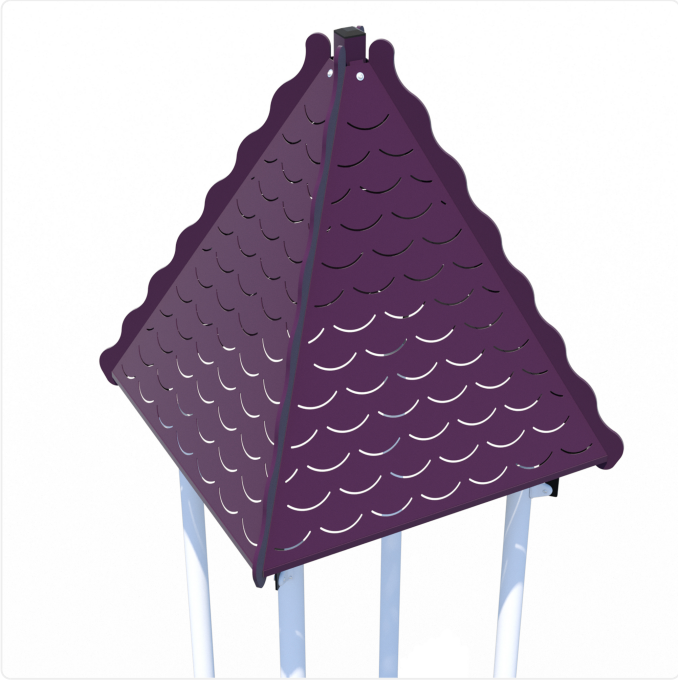

Castle Tower Roof

SPECIFICATIONS

OVERVIEW
