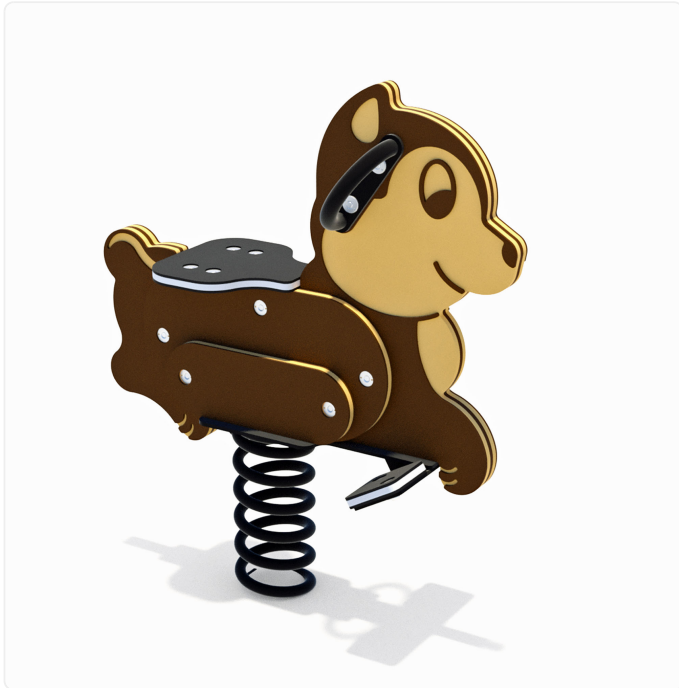

Chipmunk

SPECIFICATIONS

Model Number	CN-30-401B
Area Required	4.8m x 4.3m (16' x 14')
Age Range	18mo-5yr
Type of Play	physical; sensory
Accessibility	ground level activity
Features	bouncing activity
Motor Skills	balance
Sensory	spatial awareness; vestibular
Materials	3/4" thick compression-molded UV-stabilized HDPE; pinch-free powder-coated chromium steel spring; powder-coated steel; stainless steel hardware
Colour Options	available in various colour schemes

OVERVIEW

The Chipmunk spring ride provides bouncing and rocking movement in a playful, nature-inspired design. Rocking is not only fun but can also be a calming activity that helps some children self-regulate. A great choice for nature-themed play spaces, Chipmunk adds gentle motion to any playground setting.