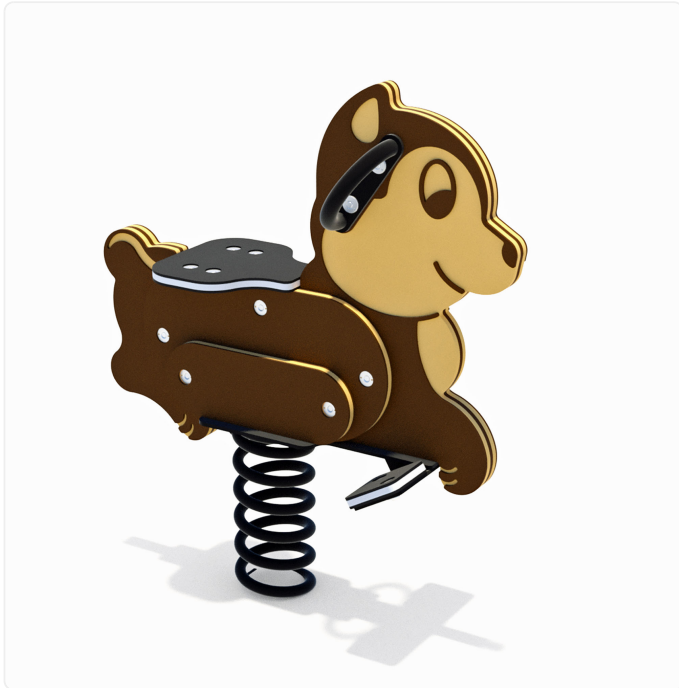

Chipmunk

SPECIFICATIONS

Model Number	CN-30-401B
Age Range	18mo-5yr
Heights Available	39"
Inclusive Design	can be calming for children on the autism spectrum
Type of Play	physical; sensory
Accessibility	ground level activity
Features	bouncing activity
Motor Skills	balance
Sensory	vestibular
Materials	3/4" thick compression-molded UV-stabilized HDPE

OVERVIEW

The Chipmunk spring ride provides bouncing and rocking movement at the playground. Rocking is not only fun, but can be a calming activity that helps some children to self-regulate.