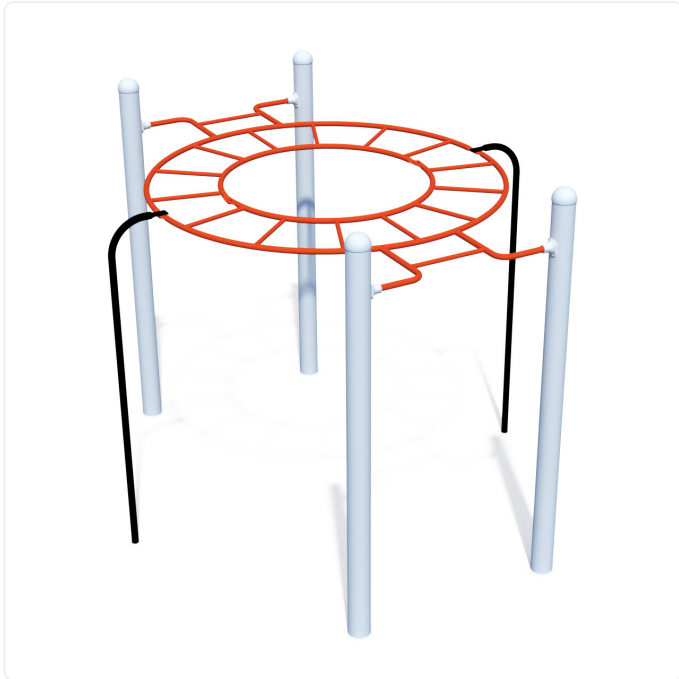

Circular Ladder

SPECIFICATIONS

Age Range	5-12yr
Type of Play	physical
Features	fixed handholds; hand-over-hand brachiating; upper body activities
Motor Skills	grip strength; hand-eye coordination; motor planning; upper body strength
Sensory	kinesthetic awareness
Materials	powder-coated steel; stainless steel hardware
Colour Options	available in various colour schemes

OVERVIEW

A playground favorite, the Circular Ladder overhead component lets kids swing hand-over-hand from rung to rung as they move one platform to the next. The Circular Ladder offers classic brachiating fun while promoting healthy upper-body development.