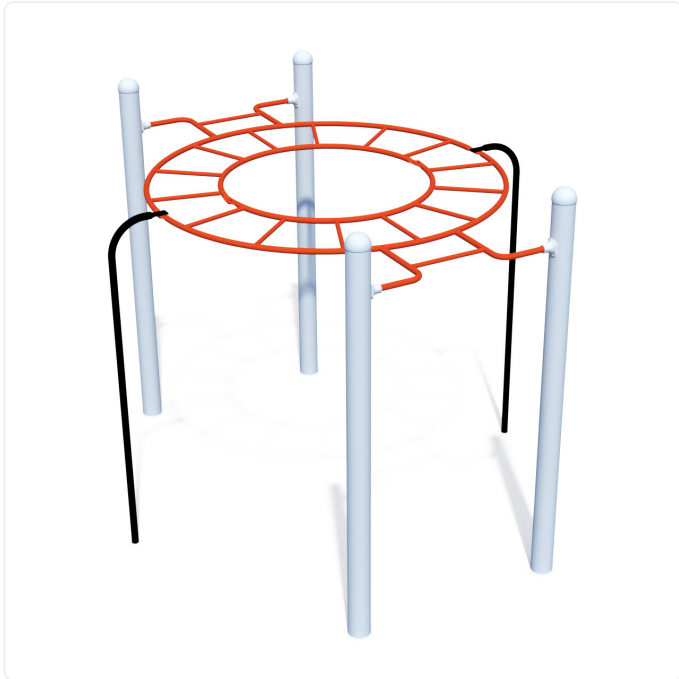

Circular Ladder

SPECIFICATIONS

Age Range	5-12yr
Type of Play	physical
Features	fixed handholds; hand-over-hand brachiating; upper body activities
Motor Skills	grip strength; hand-eye coordination; motor planning; upper body strength
Sensory	spatial awareness
Materials	powder-coated steel; stainless steel hardware
Colour Options	available in various colour schemes

OVERVIEW

A playground favorite, the Circular Ladder overhead component lets kids swing hand-over-hand from rung to rung as they move one platform to the next. The Circular Ladder offers classic brachiating fun while promoting healthy upper-body development.