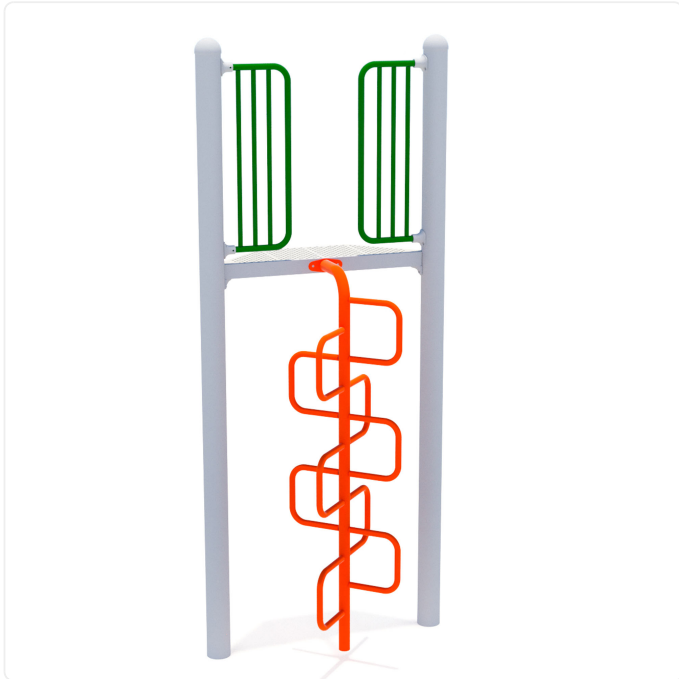

Criss-Cross Climber

SPECIFICATIONS

Age Range	5-12yr
Heights Available	74"; 81"
Type of Play	physical
Features	accommodates multiple users
Motor Skills	agility; coordination; lower body strength
Materials	powder-coated steel; stainless steel hardware
Colour Options	available in various colour schemes

OVERVIEW

The Criss-Cross Climber is a tall, vertical structure that allows kids to reach a height of up to 81". Its criss-crossing rungs provide multiple climbing routes, accommodating several children at once and encouraging motor planning, coordination and interaction.