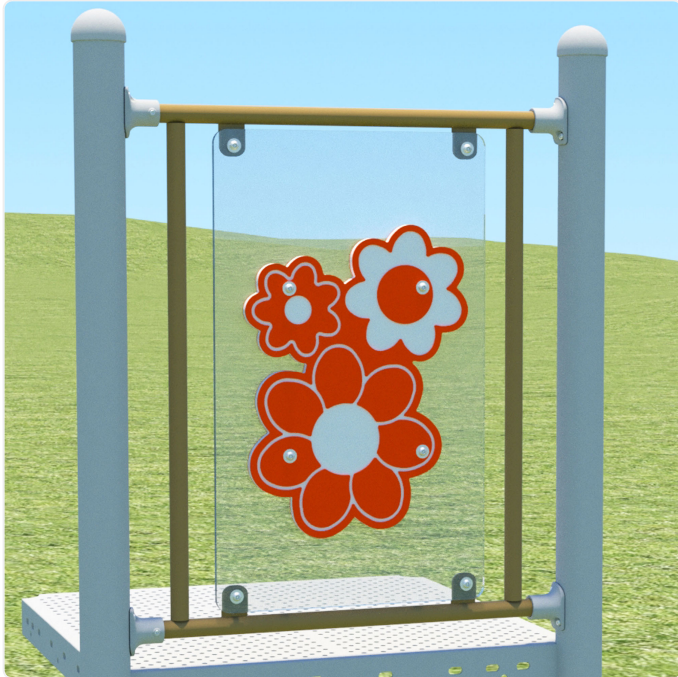

Daisy Window

SPECIFICATIONS

Age Range	18mo-12yr
Sensory	visual
Social/Emotional	imaginative
Materials	3/16" thick clear lexan; 3/4" thick compression-molded UV-stabilized HDPE; powder-coated steel; stainless steel hardware
Colour Options	available in various colour schemes

OVERVIEW

Bring a bright, playful touch to your play structure with the Daisy Window enclosure. Its cheerful, flower-shaped design adds a pop of color, while the transparent panel supports sensory and interactive play. The open design maintains clear sightlines for supervision and invites children to peek through and interact.