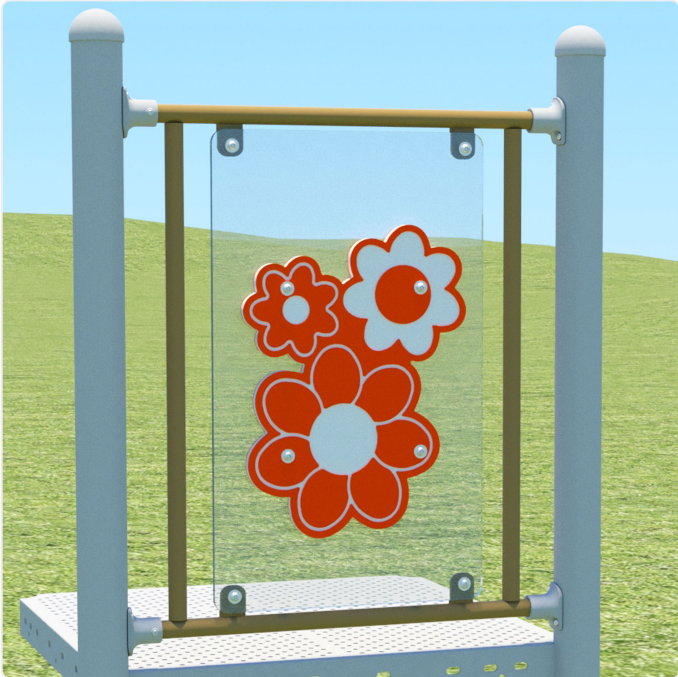

Daisy Window

SPECIFICATIONS

Age Range	18mo-12yr
Sensory	visual
Social/Emotional	imaginative
Materials	3/16" thick clear lexan; 3/4" thick compression-molded UV-stabilized HDPE; powder-coated steel; stainless steel hardware
Colour Options	available in various colour schemes

OVERVIEW

Bring a bright, playful touch to your play structure with the Daisy Window enclosure. Its cheerful, flower-shaped design adds a pop of color, while the transparent panel supports sensory and interactive play. The open design maintains clear sightlines for supervision and invites children to peek through and interact.