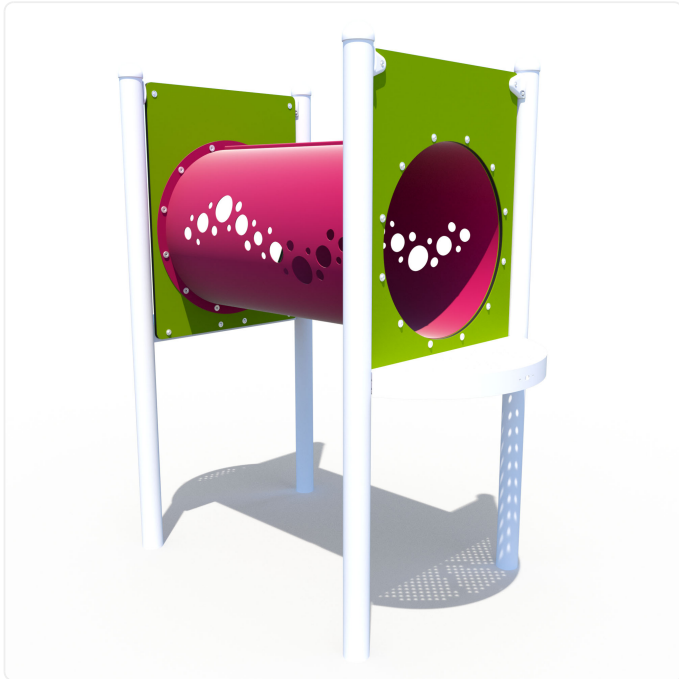

# Deck-to-Deck Crawl Tube

## SPECIFICATIONS

<b>Age Range</b>	18mo-12yr
<b>Type of Play</b>	physical
<b>Features</b>	crawling activity
<b>Motor Skills</b>	coordination; gross motor skills
<b>Social/Emotional</b>	imaginative
<b>Materials</b>	3/4" thick compression-molded UV-stabilized HDPE; powder-coated aluminum; stainless steel hardware
<b>Colour Options</b>	available in various colour schemes

## OVERVIEW

The Deck-to-Deck Crawl Tube connects platforms with a tunnel-like element that encourages crawling and inspires imaginative play. Side openings offer playful peek-out moments, while the enclosed design can provides a cozy space for children to curl up.