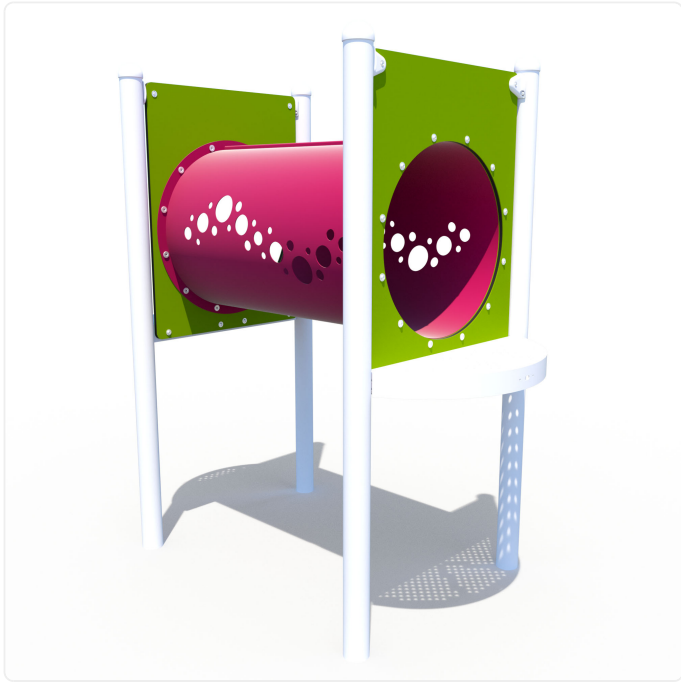

Deck-to-Deck Crawl Tube

SPECIFICATIONS

| | |
|------------------|--|
| Age Range | 18mo-12yr |
| Type of Play | physical |
| Features | crawling activity |
| Motor Skills | coordination; gross motor skills |
| Social/Emotional | imaginative |
| Materials | 3/4" thick compression-molded UV-stabilized HDPE; powder-coated aluminum; stainless steel hardware |
| Colour Options | available in various colour schemes |

OVERVIEW

The Deck-to-Deck Crawl Tube connects platforms with a tunnel-like element that encourages crawling and inspires imaginative play. Side openings offer playful peek-out moments, while the enclosed design can provide a cozy space for children to curl up.