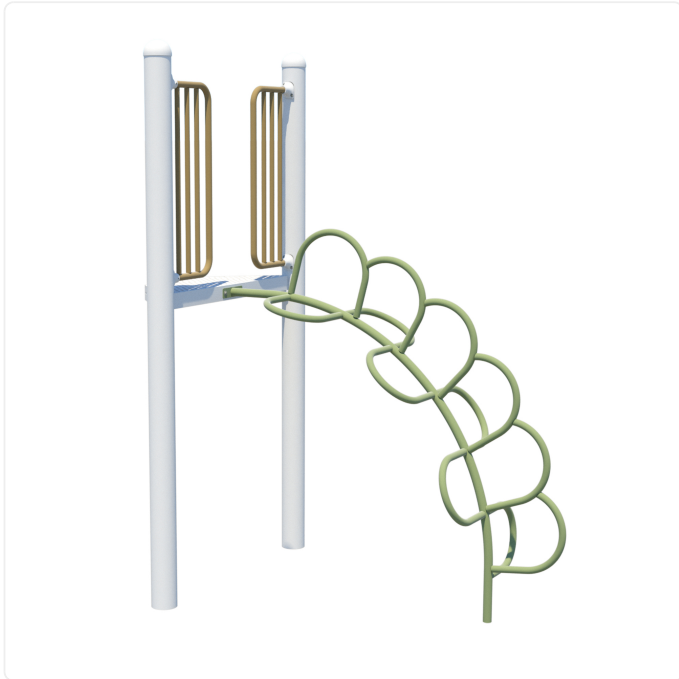

Dino Climb

SPECIFICATIONS

Age Range	18mo-12yr
Heights Available	32"; 46"; 60"
Type of Play	physical
Features	climbing and clambering
Motor Skills	agility; coordination; lower body strength; motor planning
Materials	powder-coated steel; stainless steel hardware
Colour Options	available in various colour schemes

OVERVIEW

The Dino Climb playground climber fires up muscles and imaginations as kids clamber up the dinosaur-inspired spiky shapes. Develops strength and confidence as kids make their way to the top.