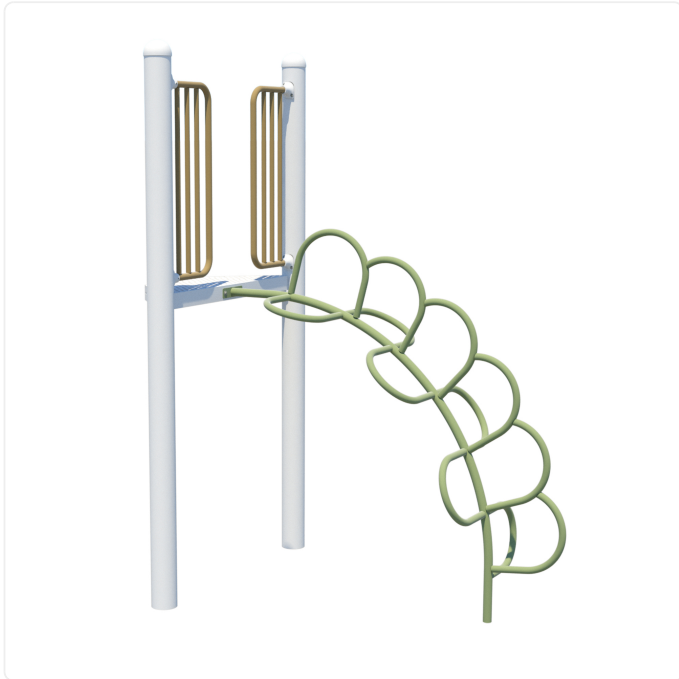

# Dino Climb

## SPECIFICATIONS

<b>Age Range</b>	18mo-12yr
<b>Heights Available</b>	32"; 46"; 60"
<b>Type of Play</b>	physical
<b>Features</b>	climbing and clambering
<b>Motor Skills</b>	agility; coordination; lower body strength; motor planning
<b>Materials</b>	powder-coated steel; stainless steel hardware
<b>Colour Options</b>	available in various colour schemes

## OVERVIEW

The Dino Climb playground climber fires up muscles and imaginations as kids clamber up the dinosaur-inspired spiky shapes. Develops strength and confidence as kids make their way to the top.