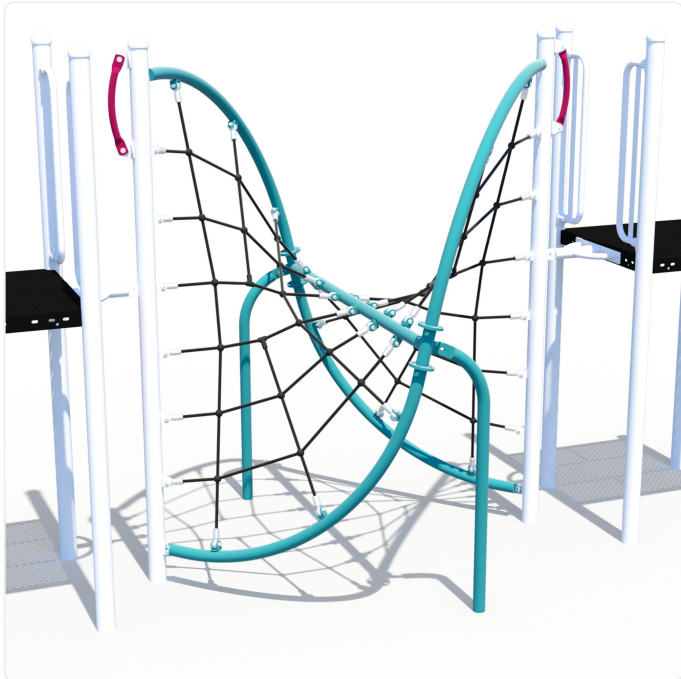

Earthquake

OVERVIEW

The Earthquake playground link connects two elevated decks with a large, curvy net that inspires exploration and imaginative play. Its curved surfaces and varying angles challenge kids' coordination and motor planning, while accommodating multiple users and offering a variety of activities—from hanging and clambering to climbing and perching.

SPECIFICATIONS

Age Range	5-12yr
Heights Available	60"
Type of Play	physical
Features	balancing activity; climbing activity
Motor Skills	balance; coordination; lower body strength; upper body strength
Materials	netform steel-enforced rope; powder-coated steel; stainless steel hardware
Colour Options	available in various colour schemes