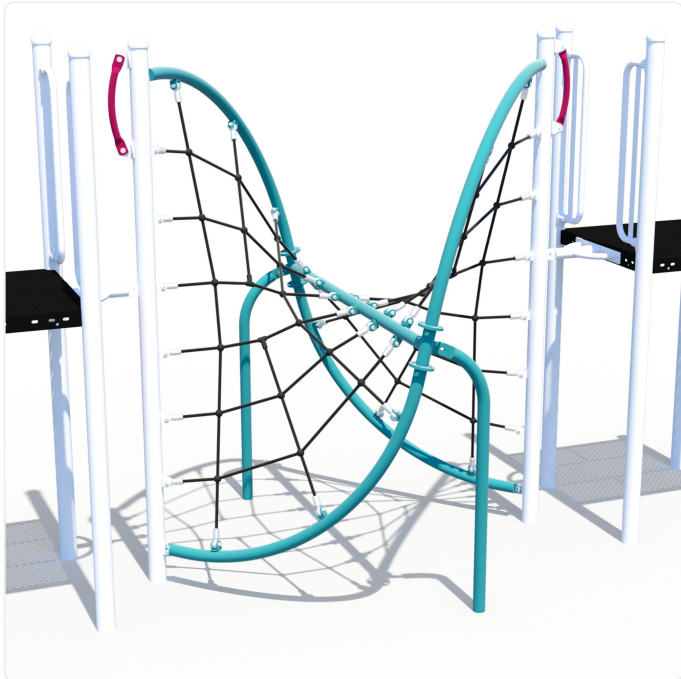

Earthquake

OVERVIEW

The Earthquake playground link connects two elevated decks with a large, curvy net that inspires exploration and imaginative play. Its curved surfaces and varying angles challenge kids' coordination and motor planning, while accommodating multiple users and offering a variety of activities—from hanging and clambering to climbing and perching.