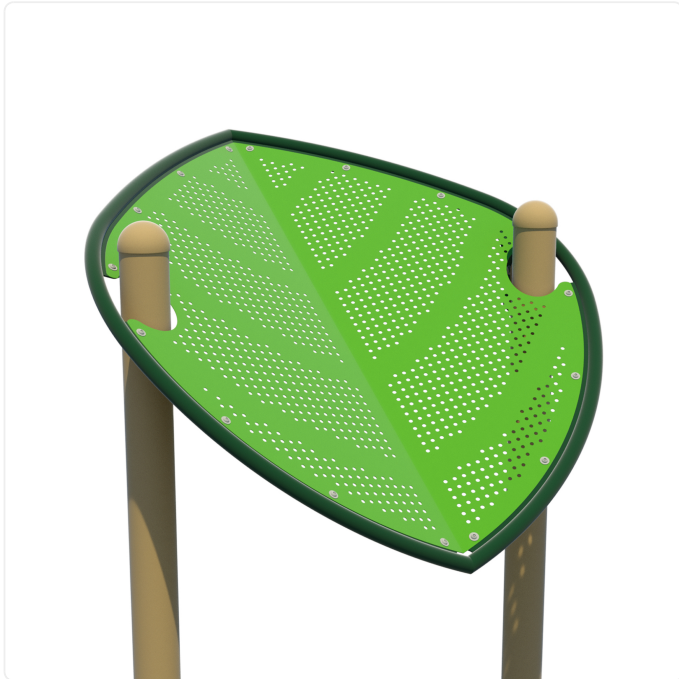

# Floating Leaf Roof

## SPECIFICATIONS

<b>Type of Play</b>	imaginative
<b>Materials</b>	powder-coated steel; stainless steel hardware
<b>Colour Options</b>	available in various colour schemes

## OVERVIEW

The Floating Leaf Roof is a large, leaf-shaped accent featuring a punched pattern that creates a distinctive, eye-catching look. Its organic form sparks imaginations, adds visual interest and complements any style of playground.