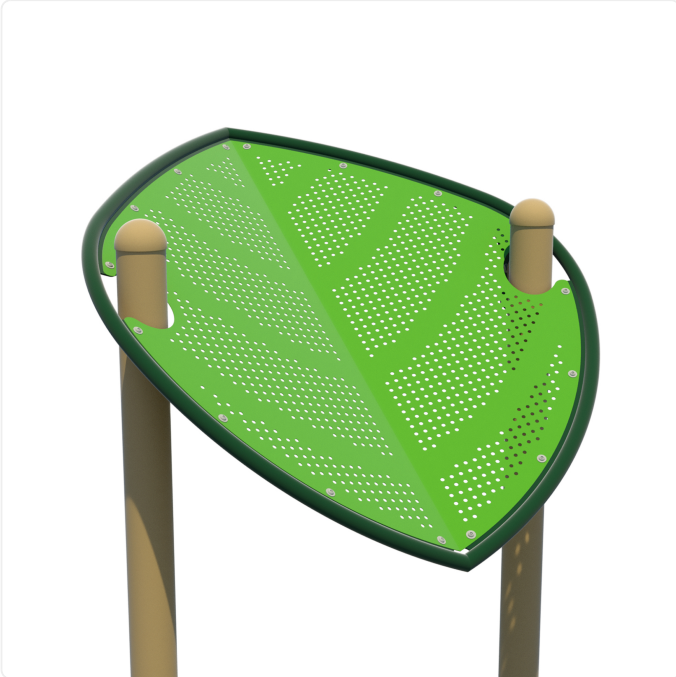

Floating Leaf Roof

SPECIFICATIONS

Type of Play	imaginative
Materials	powder-coated steel; stainless steel hardware
Colour Options	available in various colour schemes

OVERVIEW

The Floating Leaf Roof is a large, leaf-shaped accent featuring a punched pattern that creates a distinctive, eye-catching look. Its organic form sparks imaginations, adds visual interest and complements any style of playground.