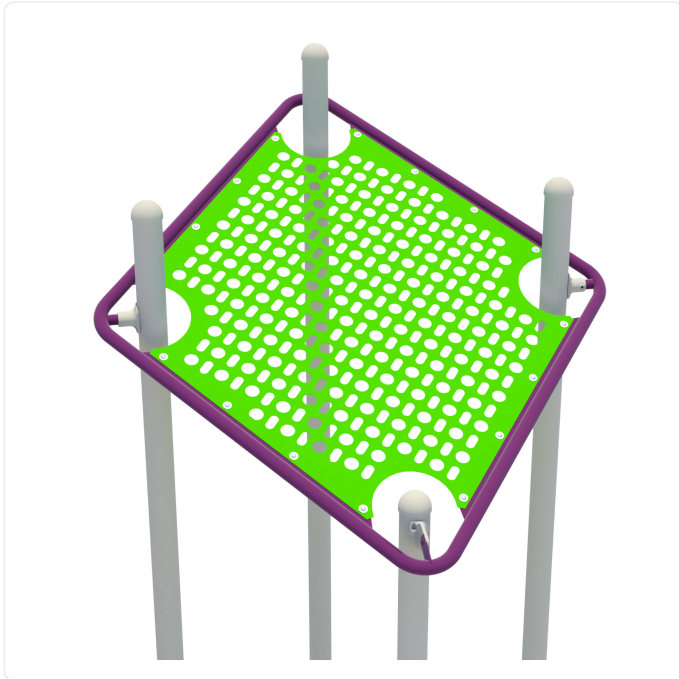

Square Floating Roof

SPECIFICATIONS

Age Range all ages

Type of Play imaginative

Materials powder-coated steel; stainless steel hardware

Colour Options available in various colour schemes

OVERVIEW

Designed to look like it's floating, the Square Floating Roof playground component adds a fun, contemporary touch to any playground structure.