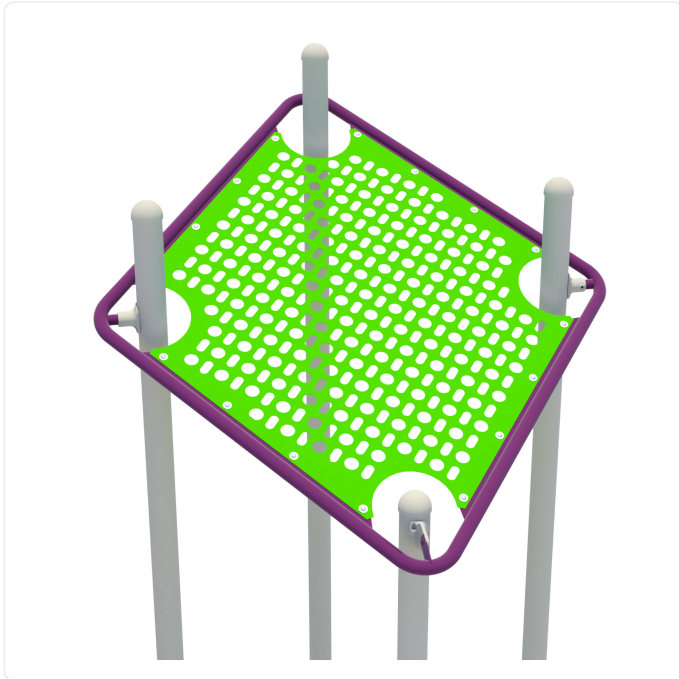

Square Floating Roof

SPECIFICATIONS

Materials

powder-coated steel for durable performance

OVERVIEW

Designed to look like it's floating, the Square Floating Roof playground component adds a fun, contemporary touch to any playground structure.