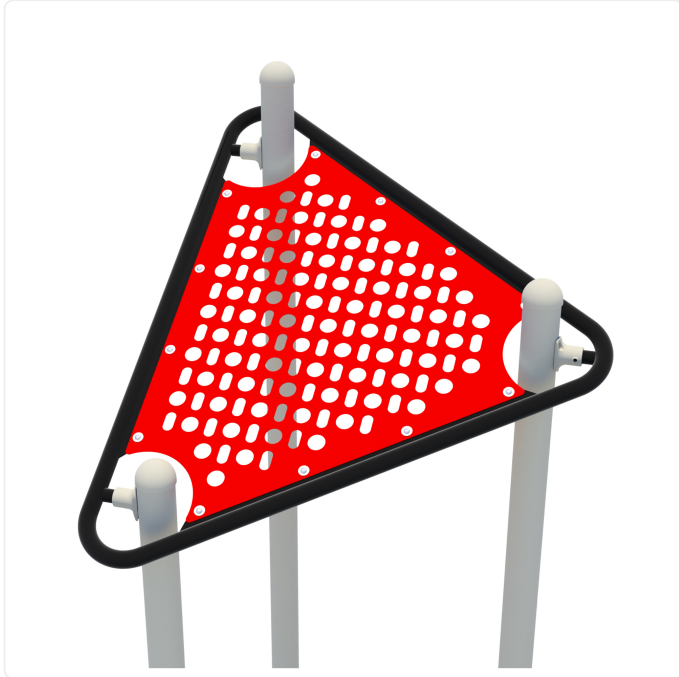

Tri Floating Roof

SPECIFICATIONS

Age Range all ages

Type of Play imaginative

Materials powder-coated steel; stainless steel hardware

Colour Options available in various colour schemes

OVERVIEW

Designed to look like it's floating, the Tri Floating Roof playground component roof adds a fun, contemporary touch to any playground structure.