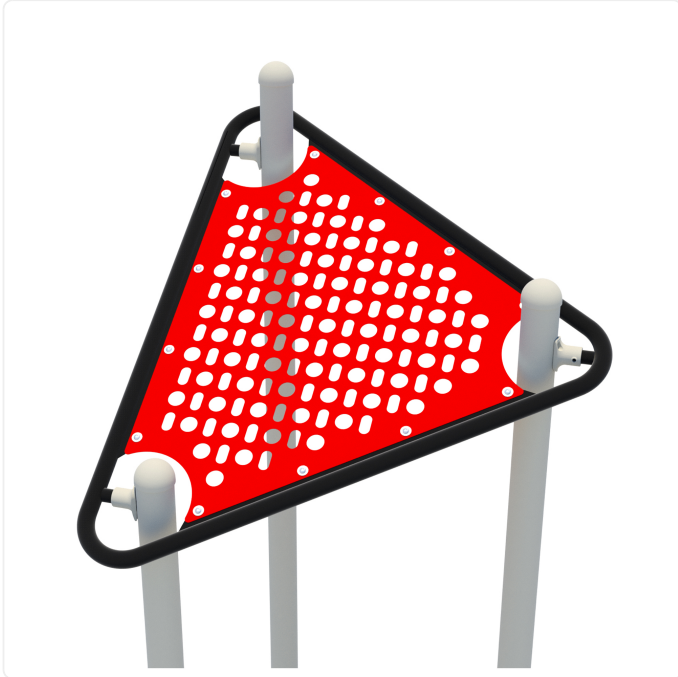

Tri Floating Roof

SPECIFICATIONS

Materials

powder-coated steel for durable performance

OVERVIEW

Designed to look like it's floating, the Tri Floating Roof playground component roof adds a fun, contemporary touch to any playground structure.