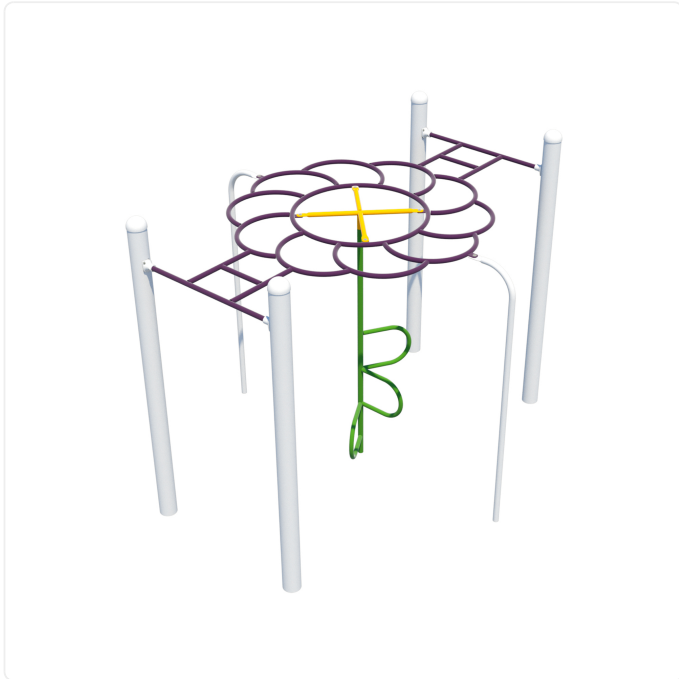

# Flower Power

## SPECIFICATIONS

<b>Age Range</b>	5-12yr
<b>Type of Play</b>	physical
<b>Features</b>	climbing and clambering; fixed handholds; hand-over-hand brachiating
<b>Motor Skills</b>	grip strength; hand-eye coordination; motor planning; upper body strength
<b>Sensory</b>	kinesthetic awareness
<b>Materials</b>	powder-coated steel; stainless steel hardware
<b>Colour Options</b>	available in various colour schemes

## OVERVIEW

With petal-shaped overhead rungs and a stem-inspired central climber, the Flower Power overhead blends imaginative design with active play. Leaf-like climbing rungs provide easy access for younger users, while the circular overhead path keeps older kids engaged in a fun, brachiating challenge.