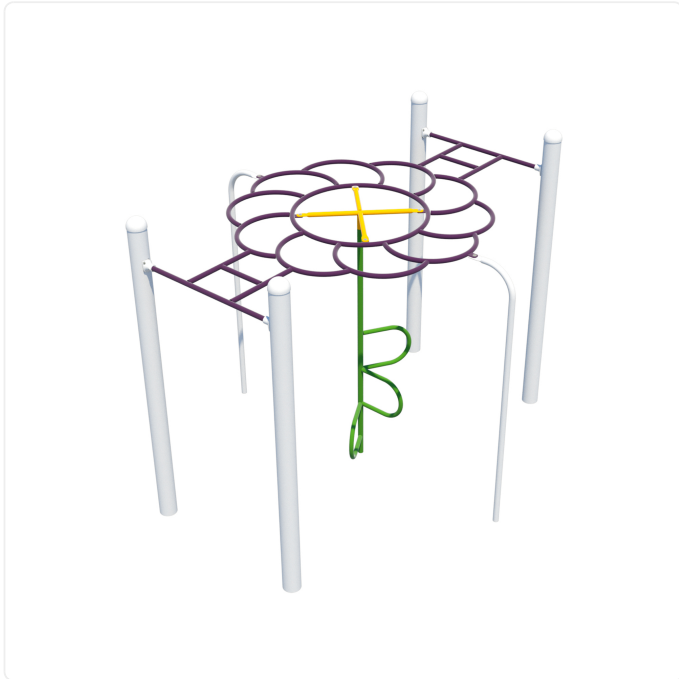

Flower Power

SPECIFICATIONS

Age Range	5-12yr
Type of Play	physical
Features	climbing and clambering; fixed handholds; hand-over-hand brachiating
Motor Skills	grip strength; hand-eye coordination; motor planning; upper body strength
Sensory	spatial awareness
Materials	powder-coated steel; stainless steel hardware
Colour Options	available in various colour schemes

OVERVIEW

With petal-shaped overhead rungs and a stem-inspired central climber, the Flower Power overhead blends imaginative design with active play. Leaf-like climbing rungs provide easy access for younger users, while the circular overhead path keeps older kids engaged in a fun, brachiating challenge.