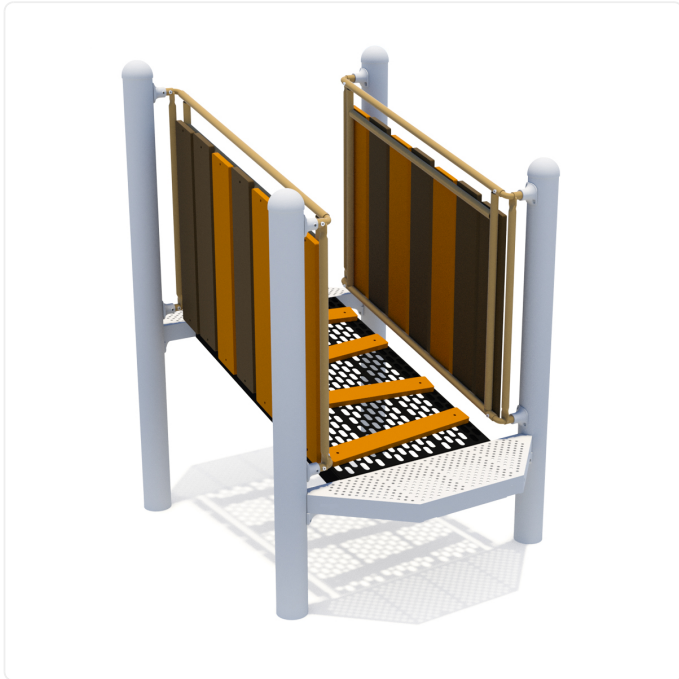

# Gang Plank

## OVERVIEW

The Gang Plank is a woody linking component with a gentle rise, featuring a wood-look enclosure. Angled planks on the deck add a textured feel, creating a subtle challenge and enhancing the playground's rustic vibe.

## SPECIFICATIONS

<b>Age Range</b>	18mo-12yr
<b>Heights Available</b>	95" max
<b>Lengths Available</b>	4'
<b>Type of Play</b>	physical
<b>Features</b>	14" rise; links decks of different heights
<b>Motor Skills</b>	coordination; foot-eye coordination
<b>Materials</b>	composite wood material with SolidCore technology; powder-coated steel; stainless steel hardware; vinyl-coated steel
<b>Colour Options</b>	available in various colour schemes; earth tone or walnut wood-look planks