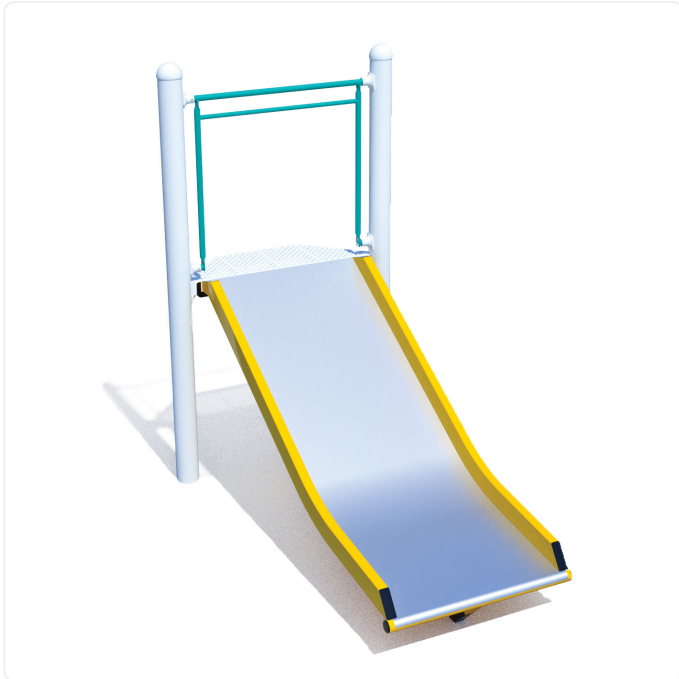

# Gang Slide

## SPECIFICATIONS

<b>Age Range</b>	18mo-12yr
<b>Heights Available</b>	3'; 4'; 5'
<b>Inclusive Design</b>	gentle incline & wide bed enable sliding for users with limited body control
<b>Type of Play</b>	physical
<b>Accessibility</b>	accessible with appropriate design & surfacing
<b>Motor Skills</b>	balance; core strength
<b>Sensory</b>	proprioception; vestibular
<b>Social/Emotional</b>	turn-taking
<b>Materials</b>	powder-coated steel; stainless steel bedway; stainless steel hardware
<b>Colour Options</b>	available in various colour schemes

## OVERVIEW

The Gang Slide features a gentle slope and extra-wide bedway to support inclusive play for diverse ages and abilities. Its wide design allows for side-by-side sliding, including caregivers with children, while the gradual descent offers added support for those with limited body control. Ultra-durable steel construction ensures static-free sliding, safe for users with cochlear implants.