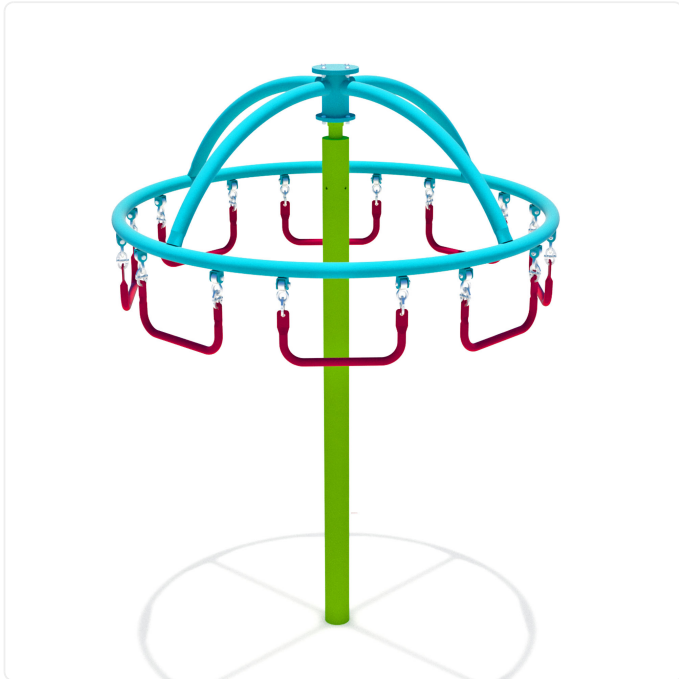

Giant Stride

OVERVIEW

Upper body action meets spinning fun in the Giant Stride playground spinner. Children reach up to hang from suspended steel rungs as they spin, adding an engaging upper-body challenge alongside the sensory and coordination benefits of rotational movement. Riders can build momentum with a few giant strides and let themselves fly, creating a dynamic experience that blends strength, grip and balance with fast-paced spinning action.

SPECIFICATIONS

Model Number	CN-755
Area Required	8.0m x 8.0m (26' x 26')
Age Range	5-12yr
Type of Play	cooperative group play; physical
Features	accommodates multiple users; spinning activity; upper body activities
Motor Skills	coordination; grip strength; upper body strength
Sensory	proprioception; spatial awareness; vestibular
Social/Emotional	cooperation
Materials	anti-rust zinc-plated steel chain; powder-coated steel; stainless steel hardware
Colour Options	available in various colour schemes