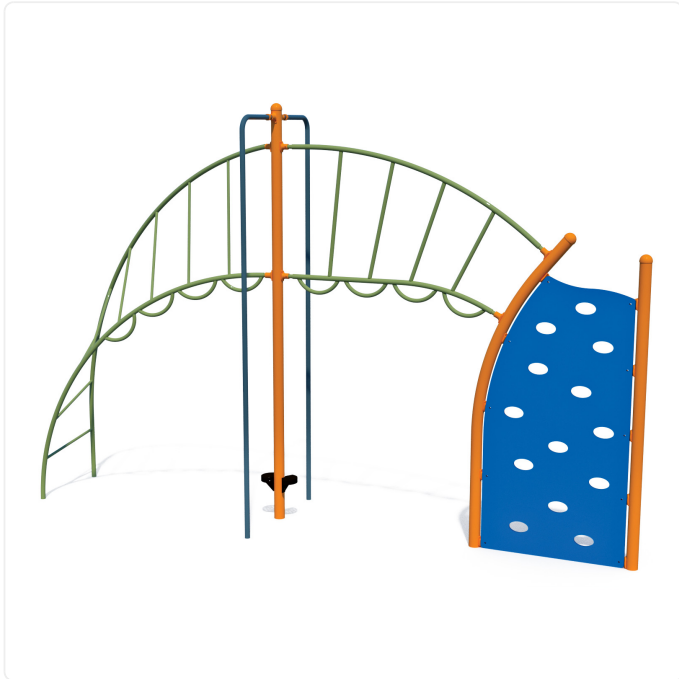

# Helix with Climb-A-Wall

## SPECIFICATIONS

<b>Model Number</b>	U05936
<b>Age Range</b>	5-12yr
<b>Type of Play</b>	physical
<b>Motor Skills</b>	agility; coordination; foot-eye coordination; hand-eye coordination; motor planning
<b>Materials</b>	3/4" thick compression-molded UV-stabilized HDPE; powder-coated steel
<b>Colour Options</b>	available in various colour schemes

## OVERVIEW

The Helix with Climb-A-Wall offers challenging clambering, scaling and upper body activity for adventurous kids who love to climb. Two Fireman's Poles provide a quick exit from the highest point.