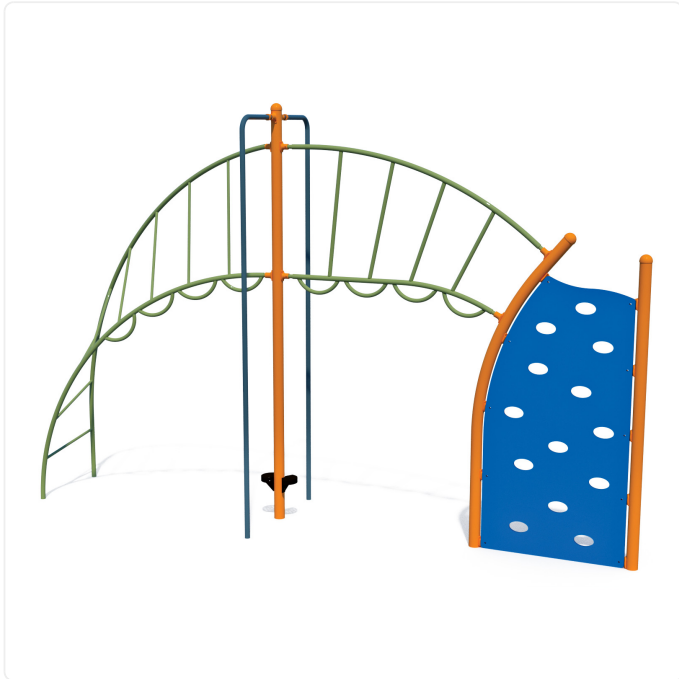

Helix with Climb-A-Wall

SPECIFICATIONS

Model Number	U05936
Age Range	5-12yr
Type of Play	physical
Motor Skills	agility; coordination; foot-eye coordination; hand-eye coordination; motor planning
Materials	3/4" thick compression-molded UV-stabilized HDPE; powder-coated steel
Colour Options	available in various colour schemes

OVERVIEW

The Helix with Climb-A-Wall offers challenging clambering, scaling and upper body activity for adventurous kids who love to climb. Two Fireman's Poles provide a quick exit from the highest point.