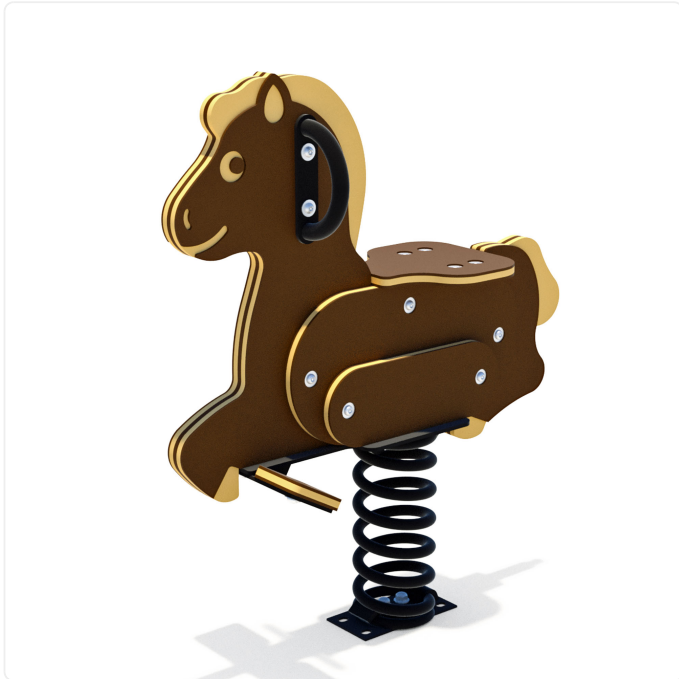

Horse

SPECIFICATIONS

Model Number	CN-30-400B
Age Range	18mo-5yr
Heights Available	39"
Type of Play	physical; sensory
Accessibility	ground level activity
Motor Skills	balance; coordination; core strength
Sensory	kinesthetic awareness
Colour Options	available in various colour schemes

OVERVIEW

The Horse spring ride provides the bouncing movement kids on the playground love so much. Features a comfortable seat, footrests and handholds so little ones feel secure. Yeehaw!