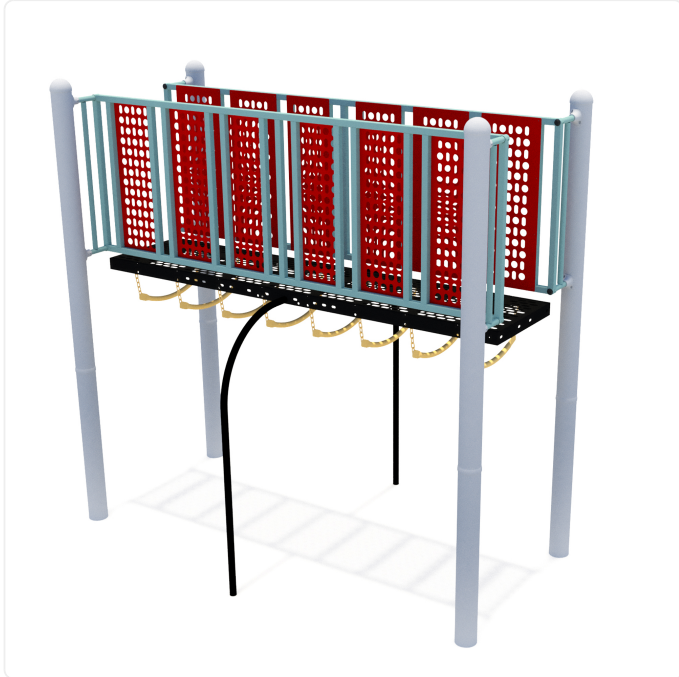

Impact Piggyback Bridge

OVERVIEW

The Impact Piggyback Bridge offers two ways to play—kids can cross the bridge above or challenge their upper body strength on the rungs suspended below. Sleek Impact enclosures provide a contemporary look to this dual-purpose bridge feature.

SPECIFICATIONS

Age Range	18mo-12yr
Design Options	classic, IMPact or Rootz enclosure
Heights Available	74"; 81"; 88"; 95"
Lengths Available	10'
Type of Play	physical
Features	creates link between two decks; unfixed handholds
Motor Skills	grip strength; hand-eye coordination; motor planning; upper body strength
Materials	powder-coated steel; stainless steel hardware; vinyl-coated perforated steel plate
Colour Options	available in various colour schemes