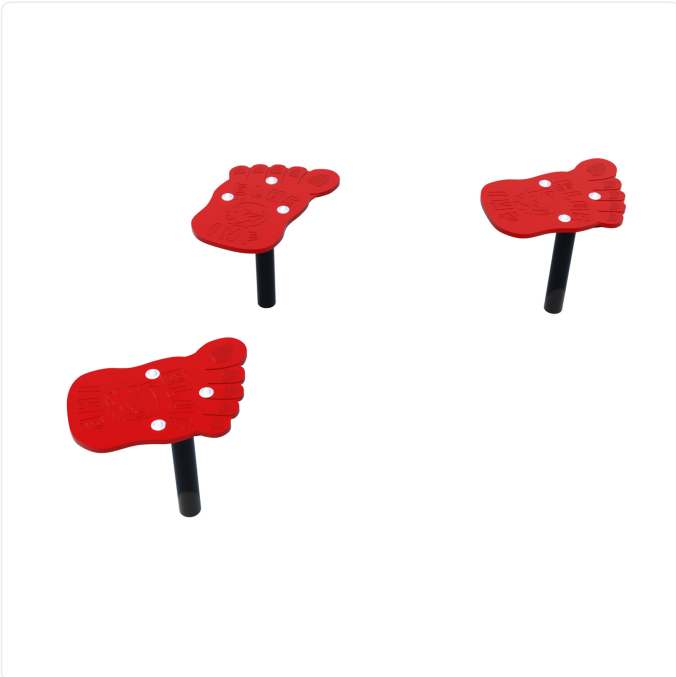

## SPECIFICATIONS

<b>Age Range</b>	18mo-12yr
<b>Type of Play</b>	physical
<b>Accessibility</b>	ground level activity
<b>Features</b>	balancing activity
<b>Motor Skills</b>	balance; foot-eye coordination; gross motor skills
<b>Materials</b>	powder-coated cast aluminum; stainless steel hardware
<b>Colour Options</b>	available in various colour schemes

## OVERVIEW

Designed to look like footprints, Imprints encourage kids to get "footloose" as they step, balance and move between play components in a fun and engaging way.