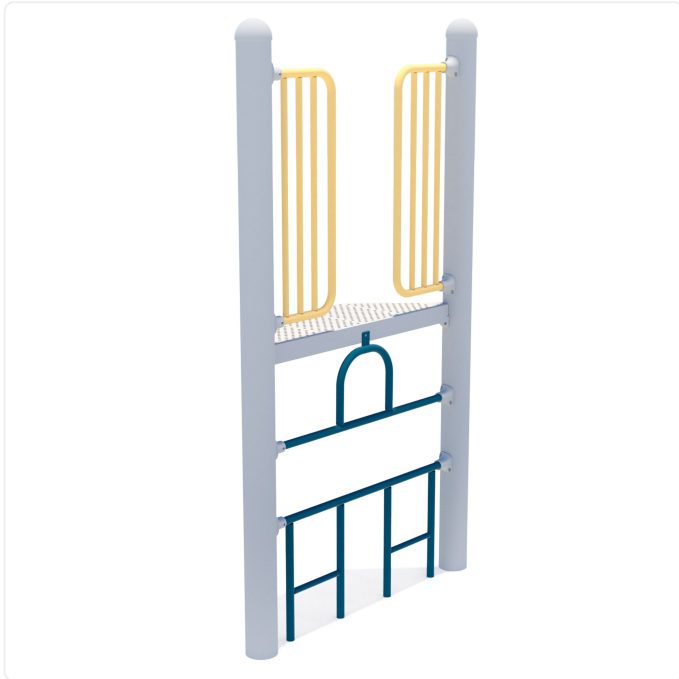

# Inukshuk Climb

## OVERVIEW

The Inukshuk Climb is a simple vertical climber designed to look like an inukshuk, a stone landmark built by First Nations peoples in northern Canada.

## SPECIFICATIONS

<b>Age Range</b>	18mo-12yr
<b>Design Options</b>	available at various heights for varying needs/ages/skill levels
<b>Heights Available</b>	39"; 46"; 60"
<b>Type of Play</b>	physical
<b>Features</b>	climbing activity
<b>Motor Skills</b>	coordination; fine motor skills; lower body strength; motor planning
<b>Materials</b>	powder-coated steel; stainless steel hardware
<b>Colour Options</b>	available in various colour schemes