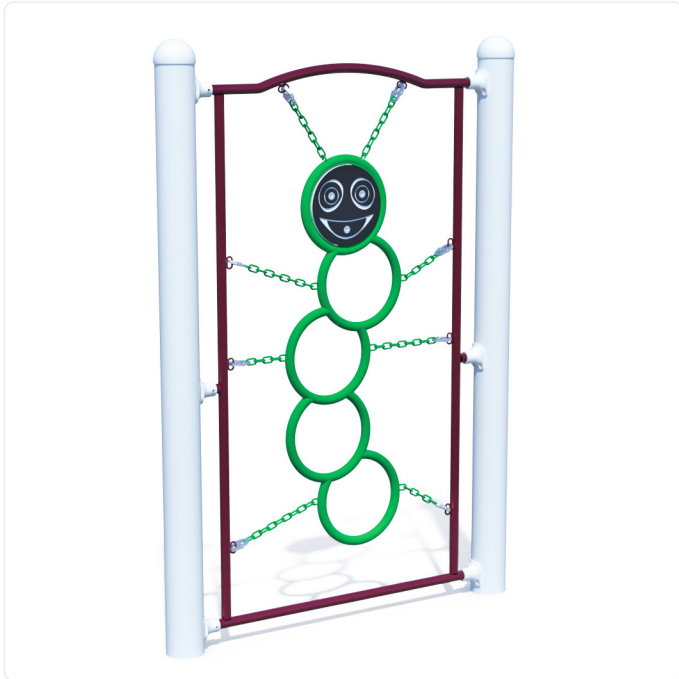

Jitterbug

SPECIFICATIONS

Age Range	5-12yr
Heights Available	ground level
Type of Play	physical
Features	climbing and clambering
Motor Skills	agility; coordination; gross motor skills; lower body strength
Materials	durable, anti-rust coated chain; powder-coated steel; stainless steel hardware
Colour Options	available in various colour schemes

OVERVIEW

The Jitterbug climber is a wiggly vertical climbing element that features circular steel rungs arranged to create a fun caterpillar shape with a playful face. Suspended by chain from a steel frame, it invites kids to climb, wobble and balance their way to the top.