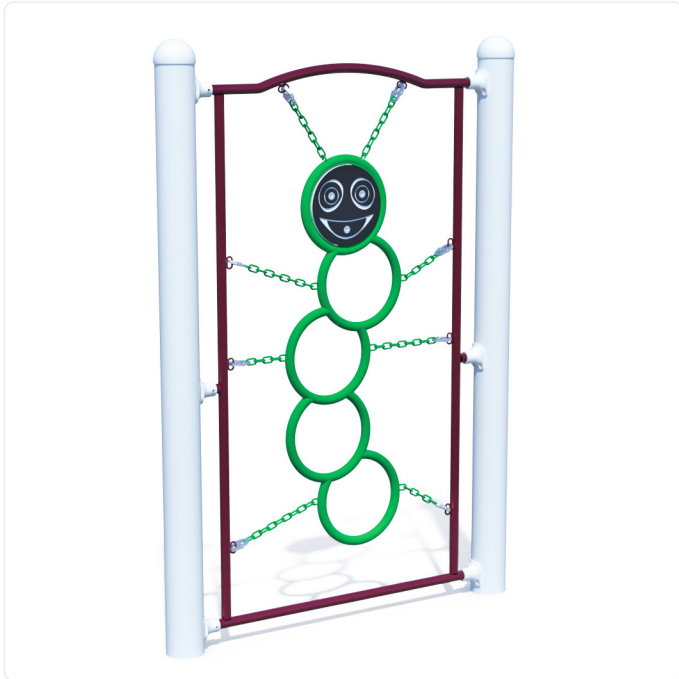

Jitterbug

SPECIFICATIONS

Age Range	5-12yr
Heights Available	ground level
Type of Play	physical
Features	climbing and clambering
Motor Skills	agility; coordination; gross motor skills; lower body strength
Materials	durable anti-rust coated chain; powder-coated steel; stainless steel hardware
Colour Options	available in various colour schemes

OVERVIEW

The Jitterbug climber is a wiggly vertical climbing element that features circular steel rungs arranged to create a fun caterpillar shape with a playful face. Suspended by chain from a steel frame, it invites kids to climb, wobble and balance their way to the top.