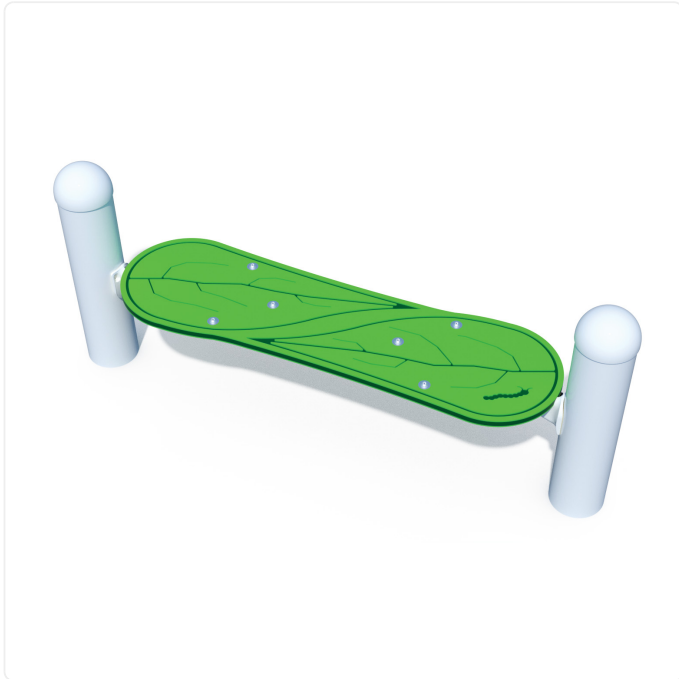

# Leaf Seat

## SPECIFICATIONS

<b>Age Range</b>	18mo-12yr
<b>Type of Play</b>	quiet/calming
<b>Accessibility</b>	ground level access
<b>Features</b>	seating spaces
<b>Materials</b>	3/4" thick compression-molded UV-stabilized HDPE

## OVERVIEW

This charming little Leaf Seat playground component provides a nature-themed spot to sit down and take a rest. Great way to utilize under-deck space.