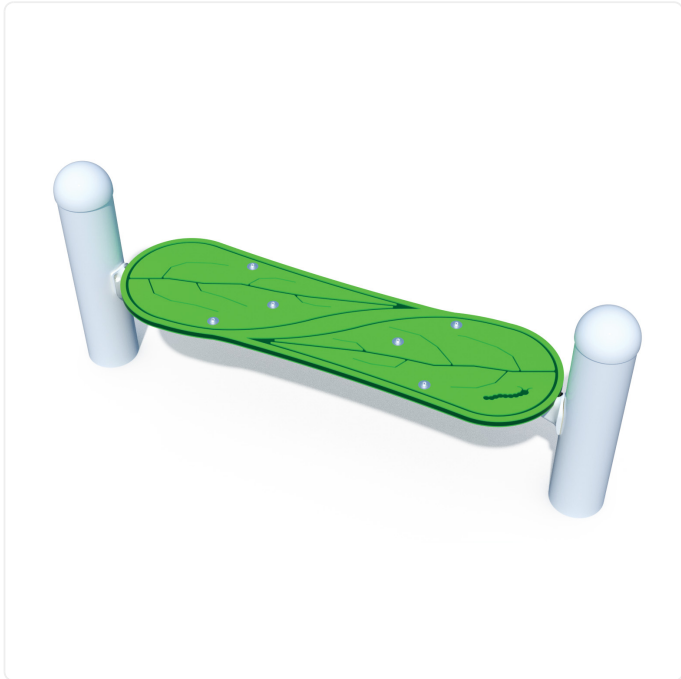

# Leaf Seat

## SPECIFICATIONS

<b>Age Range</b>	18mo-12yr
<b>Type of Play</b>	quiet/calming
<b>Accessibility</b>	ground level access
<b>Features</b>	seating spaces
<b>Materials</b>	3/4" thick compression-molded UV-stabilized HDPE; stainless steel hardware
<b>Colour Options</b>	available in various colour schemes

## OVERVIEW

A playful, nature-themed seating feature, the Leaf Seat makes great use of under-deck space while giving kids a place to sit and take a break.