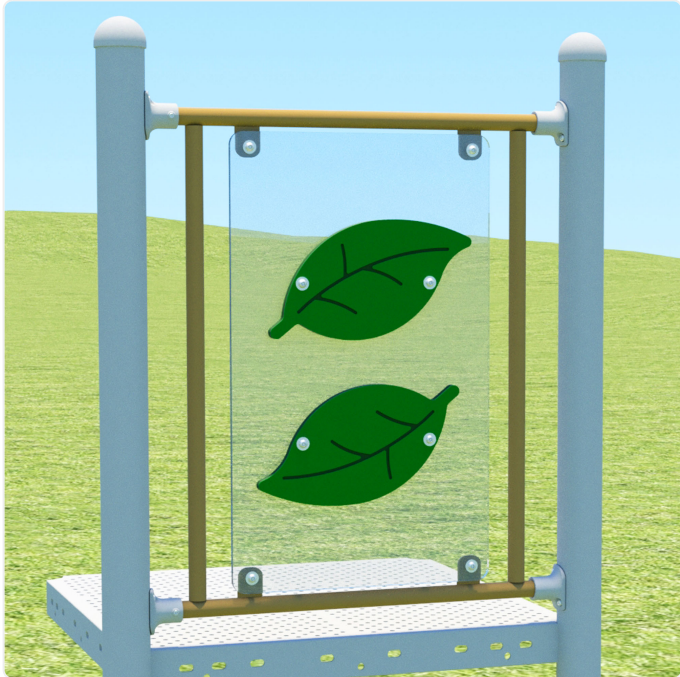

Leaf Window

SPECIFICATIONS

Age Range	18mo-12yr
Sensory	visual
Social/Emotional	imaginative
Materials	3/16" thick clear lexan; 3/4" thick compression-molded UV-stabilized HDPE; powder-coated steel; stainless steel hardware
Colour Options	available in various colour schemes

OVERVIEW

Add a nature-inspired accent to your play structure with the Leaf Window enclosure. Its leafy design complements any play structure, while the transparent panel supports sensory and interactive play. The open design maintains clear sightlines for supervision and invites children to peek through and connect.