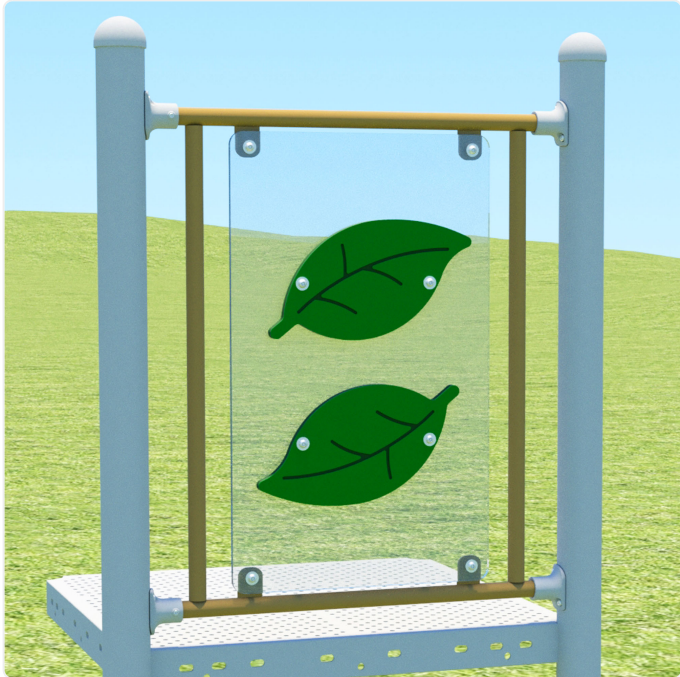

# Leaf Window

## SPECIFICATIONS

<b>Age Range</b>	18mo-12yr
<b>Sensory</b>	visual
<b>Social/Emotional</b>	imaginative
<b>Materials</b>	3/16" thick clear lexan; 3/4" thick compression-molded UV-stabilized HDPE; powder-coated steel; stainless steel hardware
<b>Colour Options</b>	available in various colour schemes

## OVERVIEW

Add a nature-inspired accent to your play structure with the Leaf Window enclosure. Its leafy design complements any play structure, while the transparent panel supports sensory and interactive play. The open design maintains clear sightlines for supervision and invites children to peek through and connect.