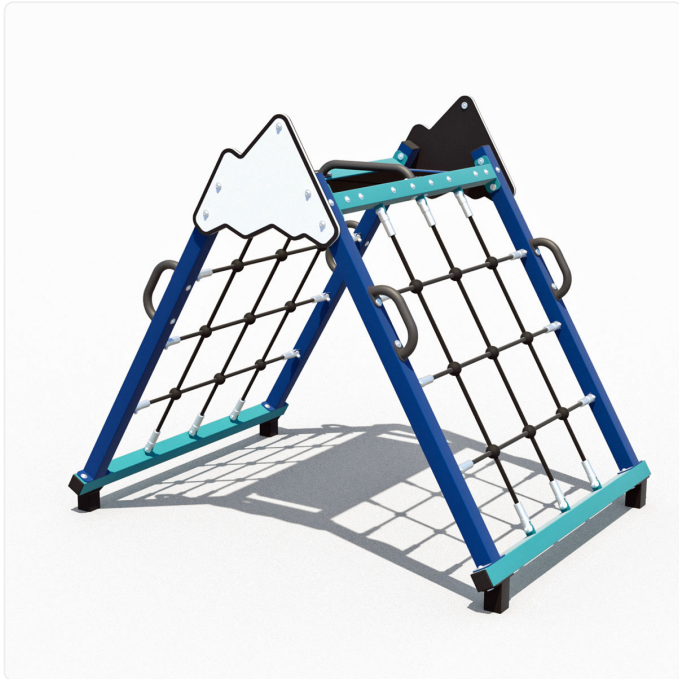

Lone Peak Climber

SPECIFICATIONS

Model Number	CN-1023
Area Required	5.9m x 5.4m (19' x 18')
Age Range	18mo-12yr
Type of Play	physical
Accessibility	ground level access
Motor Skills	agility; coordination; motor planning
Materials	3/4" thick compression-molded UV-stabilized HDPE; netform steel-enforced rope; powder-coated steel; slash-proof rubber belting
Colour Options	available in various colour schemes

OVERVIEW

Bold and rugged, the freestanding Lone Peak climber combines rope and rubber elements within a heavy-duty steel frame. Mountain-inspired accents crown the peak, inspiring adventure as kids scramble, balance and climb their way to fun or simply perch on top.