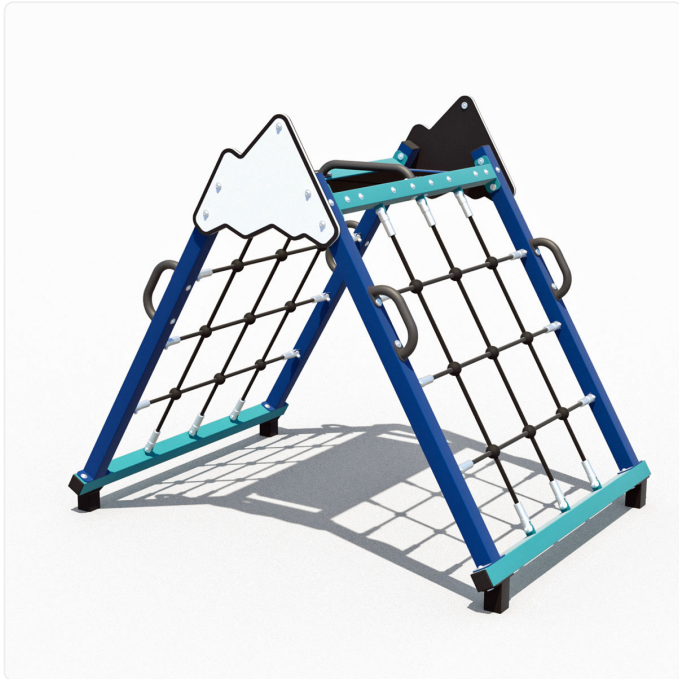

# Lone Peak

## SPECIFICATIONS

<b>Model Number</b>	CN-1023
<b>Area Required</b>	5.9m x 5.4m (19' x 18')
<b>Age Range</b>	18mo-12yr
<b>Type of Play</b>	physical
<b>Motor Skills</b>	agility; coordination; motor planning
<b>Colour Options</b>	available in various colour schemes

## OVERVIEW

Bold and rugged, the Lone Peak freestanding climber combines net and rubber elements within a heavy-duty steel frame. Mountain peak accents crown the top, inspiring adventure as kids scramble, balance, and climb their way to new heights.