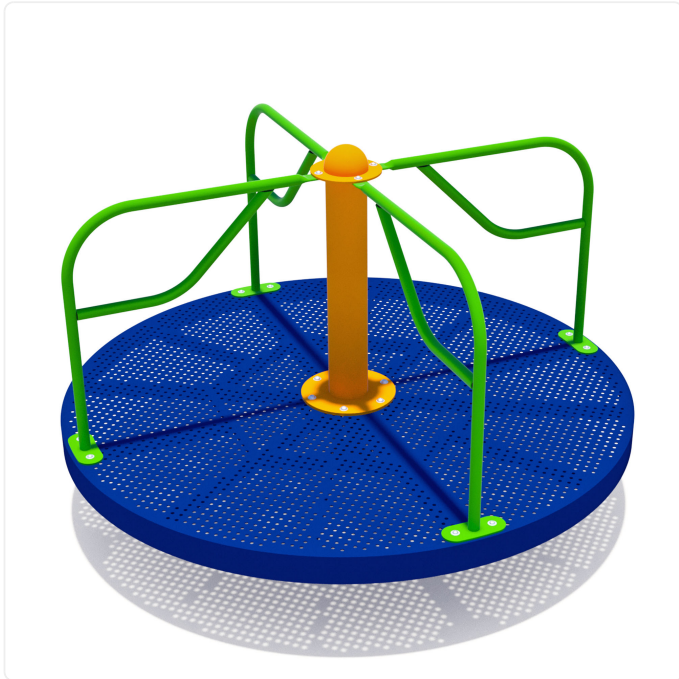

Merry-Go-Round

OVERVIEW

Bring back fun with the Merry-Go-Round! The classic playground spinner suits a wide range of ages, stages and abilities. Users can stand, sit or crouch while gripping the handrails for support. play area older children inclusive play. The Merry-Go-Round encourages fun and social interaction while contributing to the development of essential motor skills.

SPECIFICATIONS

Model Number	CN-252
Area Required	8.0m x 8.0m (26' x 26')
Age Range	5-12yr
Inclusive Design	designed to accommodate wide range of ages and stages; ground level activity
Type of Play	cooperative group play; physical; sensory
Accessibility	designed to facilitate easy transfer from wheelchair
Motor Skills	balance; core strength; grip strength
Sensory	proprioception; vestibular
Social/Emotional	social interaction
Materials	powder-coated steel; vinyl-coated steel
Colour Options	available in various colour schemes