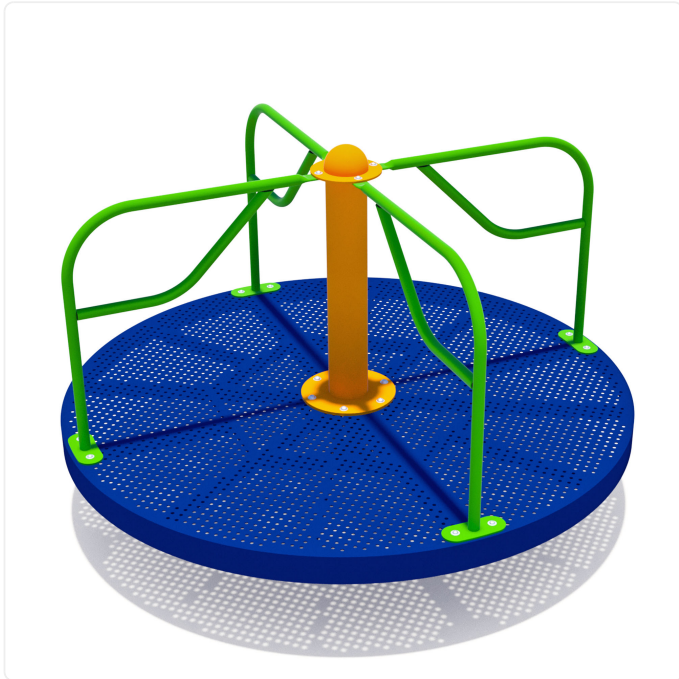

# Merry-Go-Round

## OVERVIEW

Bring back classic play with the much-loved Merry-Go-Round! This multi-user playground spinner suits a wide range of ages, stages and abilities. Users can stand, sit or crouch while gripping the handrails for support. The spinning motion offers valuable sensory input, supporting balance, coordination and body awareness, while encouraging teamwork and co-operation as children work together to keep it moving.

## SPECIFICATIONS

|                         |  |
|-------------------------|--|
| <b>Model Number</b>     | CN-252   |
| <b>Area Required</b>    | 7.7m x 7.7m (25' x 25')  |
| <b>Age Range</b>        | 5-12yr   |
| <b>Inclusive Design</b> | designed to accommodate wide range of ages and stages;<br>ground level activity          |
| <b>Type of Play</b>     | cooperative group play; physical;<br>sensory   |
| <b>Accessibility</b>    | designed for wheelchair transfer   |
| <b>Motor Skills</b>     | balance; core strength; grip<br>strength   |
| <b>Sensory</b>          | spatial awareness; vestibular  |
| <b>Social/Emotional</b> | social interaction   |
| <b>Materials</b>        | powder-coated steel; stainless<br>steel hardware; vinyl-coated<br>perforated steel plate |
| <b>Colour Options</b>   | available in various colour<br>schemes   |