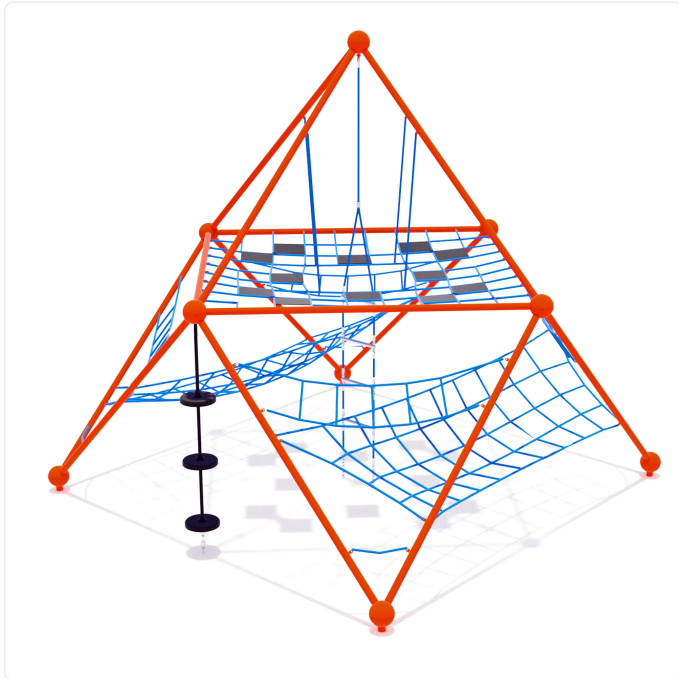

Meteor with Planar Nets

OVERVIEW

The Meteor with Planar Nets sets up new levels of challenging climbing and clambering play with our planar nets. Rope climbers serve multiple users and add dynamic action to your playground or park.

SPECIFICATIONS

Model Number	DX-812
Area Required	8.1m x 8.1m (27' x 27')
Age Range	5-12yr
Type of Play	physical
Features	accommodates multiple users; climbing and clambering activities
Motor Skills	agility; balance; coordination; motor planning
Colour Options	available in various colour schemes