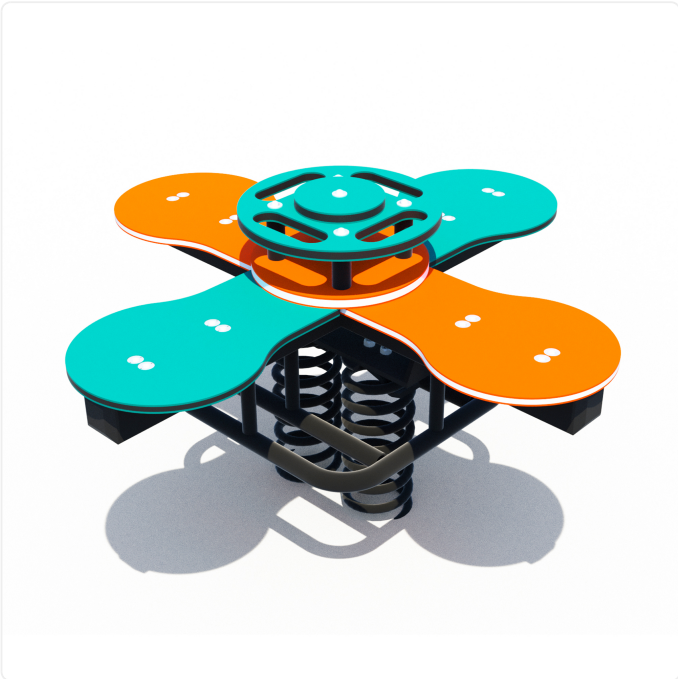

Multi-Bounce

OVERVIEW

The four-seat Multi-Bounce spring ride delivers high play value with the bouncing motion kids love. Designed for shared play, it's ideal for younger age groups and fits well in compact play spaces.

SPECIFICATIONS

Model Number	CN-29
Area Required	4.9m x 4.9m (16' x 16')
Age Range	18mo-5yr
Inclusive Design	ground level activity
Type of Play	physical; sensory
Accessibility	ground level activity
Features	bouncing activity
Motor Skills	balance; core strength
Materials	3/4" thick compression-molded UV-stabilized HDPE; pinch-free powder-coated chromium steel spring; powder-coated steel; stainless steel hardware
Colour Options	available in various colour schemes