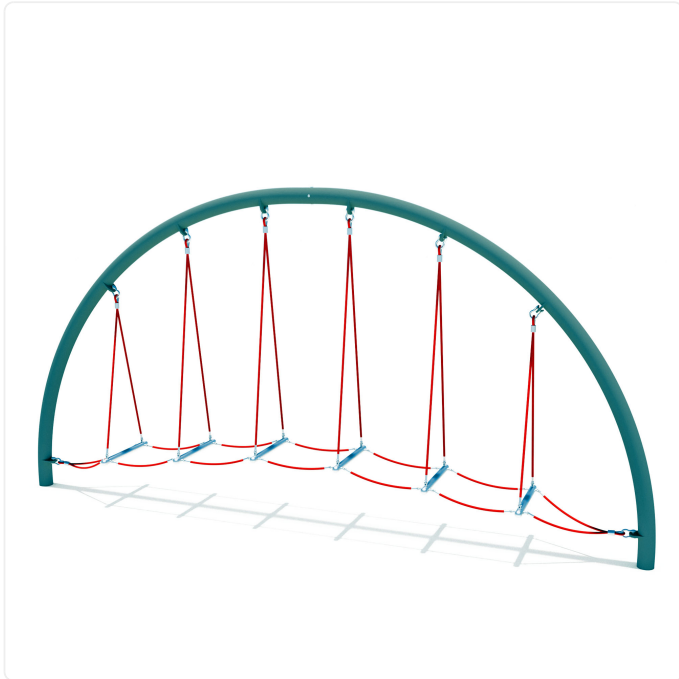

# Nebula Mini II

## SPECIFICATIONS

<b>Model Number</b>	DX-916
<b>Area Required</b>	9.8m x 4.3m (33' x 15')
<b>Age Range</b>	5-12yr
<b>Type of Play</b>	physical
<b>Features</b>	climbing and clambering activities
<b>Motor Skills</b>	agility; balance; coordination; motor planning
<b>Colour Options</b>	available in various colour schemes

## OVERVIEW

The Nebula Mini II rope climber delivers unique balancing fun for kids of all ages. Kids of all ages will enjoy exploring this playground equipment as part of circuit or fitness course.