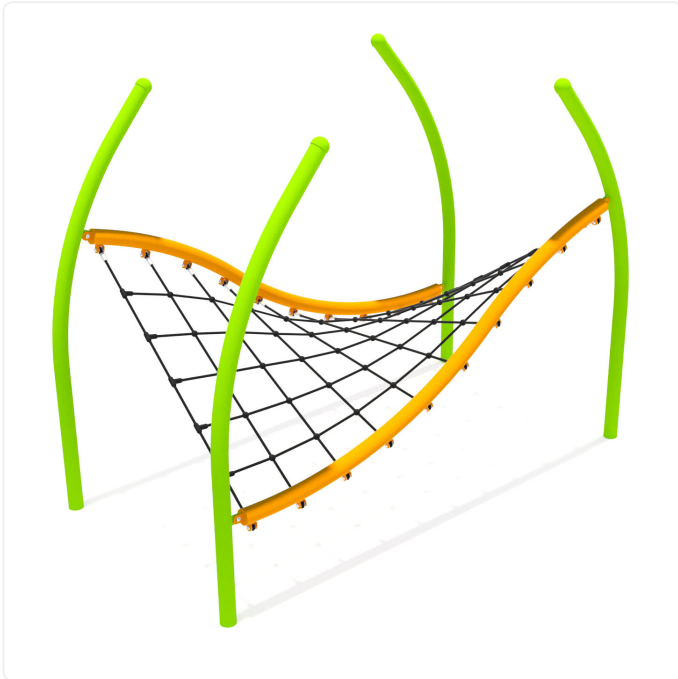

Network

SPECIFICATIONS

Model Number	CN-757
Area Required	7.7m x 6.1m (25' x 20')
Age Range	5-12yr
Type of Play	physical; social
Motor Skills	agility; balance; coordination; motor planning
Materials	netform steel-enforced rope; powder-coated steel; stainless steel hardware
Colour Options	available in various colour schemes

OVERVIEW

With its striking curved posts and wavy net, the Network climber brings a unique look and an unexpected climbing challenge to the playground. Kids will test their balance as they make their way across the net, or simply use it as a perch to hang out with friends. The Network works equally well as a standalone feature or can be functionally linked with other equipment as part of a larger play circuit.