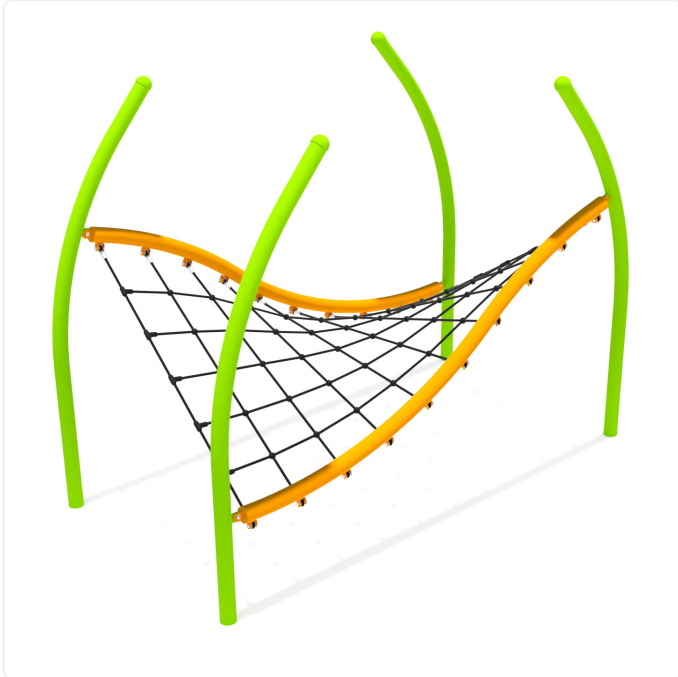

Network

SPECIFICATIONS

Model Number	CN-757
Area Required	7.7m x 6.1m (25' x 20')
Age Range	5-12yr
Type of Play	physical; social
Motor Skills	agility; balance; coordination; motor planning
Materials	netform steel-enforced rope; powder-coated steel; stainless steel hardware
Colour Options	available in various colour schemes

OVERVIEW

With its striking curved posts and wavy net, the Network climber brings a unique look and an unexpected climbing challenge to the playground. Kids will test their balance as they make their way across the net, or simply use it as a perch to hang out with friends. The Network works equally well as a standalone feature or can be functionally linked with other equipment as part of a larger play circuit.