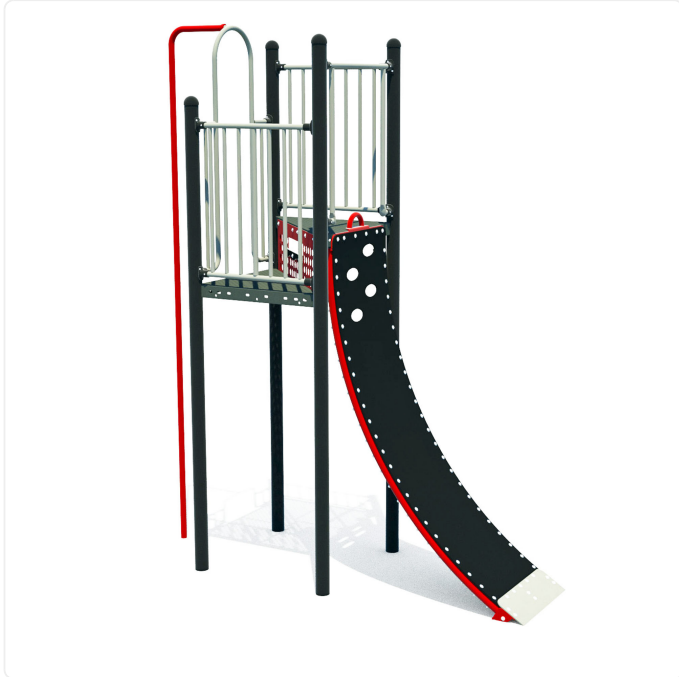

# Ninja Wall with Fireman's Pole

## SPECIFICATIONS

<b>Model Number</b>	C25-23
<b>Area Required</b>	5.0m x 6.8m (17' x 23')
<b>Age Range</b>	5-12yr
<b>Motor Skills</b>	agility; coordination
<b>Colour Options</b>	available in various colour schemes
<b>Format Shown</b>	ImpPlay

## OVERVIEW

The Ninja Wall with Fireman's Pole is a test of strength, agility, and determination! Crafted from durable rubber with a powder-coated metal frame, this vertical climber offers a thrilling challenge for budding warriors. Kids must summon their inner ninja as they scale the the wall with speed and precision. Four cut-out handholds and a handle at the top help challengers make it all the way up. Zoom down the Fireman's pole and you're ready for the next challenge. An ideal choice for a Blue-Kour obstacle course.