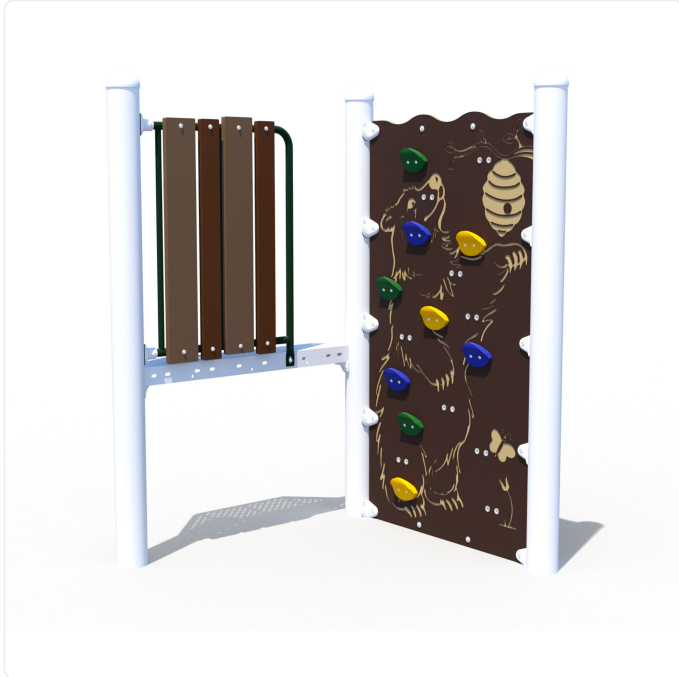

Bear Climb

OVERVIEW

The Bear Climb playground climber is positioned perpendicular to the platform, encouraging a lateral, side-entry approach as children climb using the built-in hand and footholds. A routed image of a bear reaching for honey in a tree adds a playful, nature-themed element. Works well with our nature-inspired Rootz Series.

SPECIFICATIONS

Age Range	5-12yr
Design Options	connectable in multiples for added height and play value
Heights Available	74" max; requires multiples for decks higher than 46"
Type of Play	physical
Motor Skills	agility; coordination; lower body strength; motor planning
Materials	3/4" thick compression-molded UV-stabilized HDPE; composite wood material with SolidCore technology; powder-coated steel; stainless steel hardware
Colour Options	available in various colour schemes