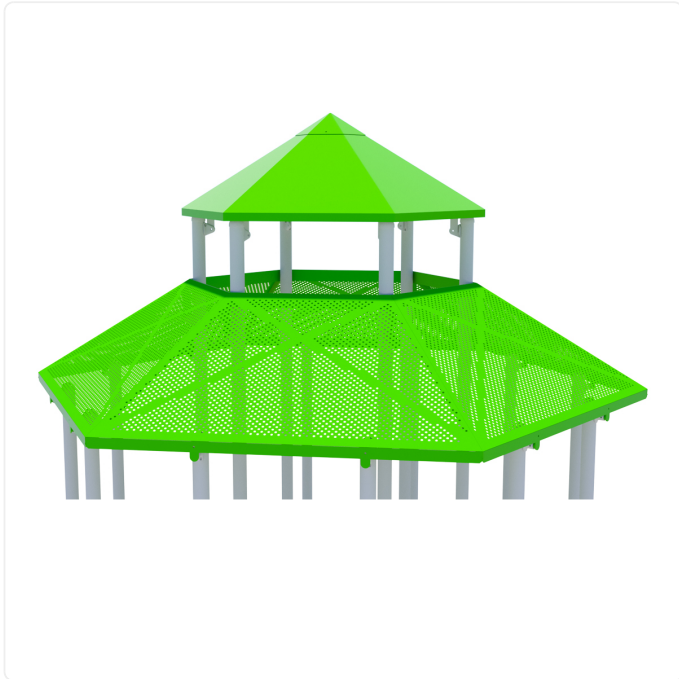

Pagoda Roof

SPECIFICATIONS

| | |
|-----------------------|---|
| Age Range | all ages |
| Type of Play | imaginative |
| Materials | powder-coated steel; stainless steel hardware |
| Colour Options | available in various colour schemes |

OVERVIEW

An impressive addition to any playground structure, the Pagoda Roof delivers shade, shelter and aesthetic appeal with its spacious, bi-level design and eye-catching shape.