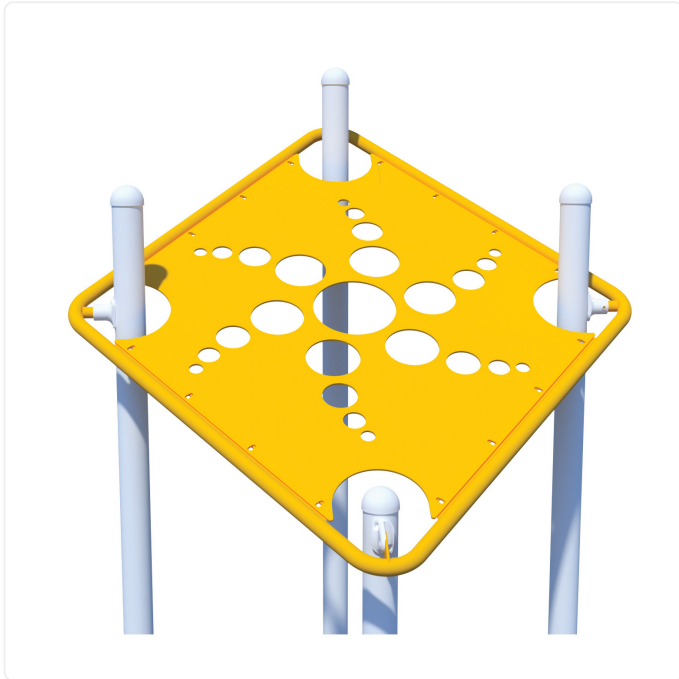

Sunburst Roof

SPECIFICATIONS

Age Range all ages

Type of Play imaginative

Materials powder-coated steel; stainless steel hardware

Colour Options available in various colour schemes

OVERVIEW

The Sunburst Roof brings a playful, swirly sunburst design to your playground, adding a fun decorative accent to any play structure.