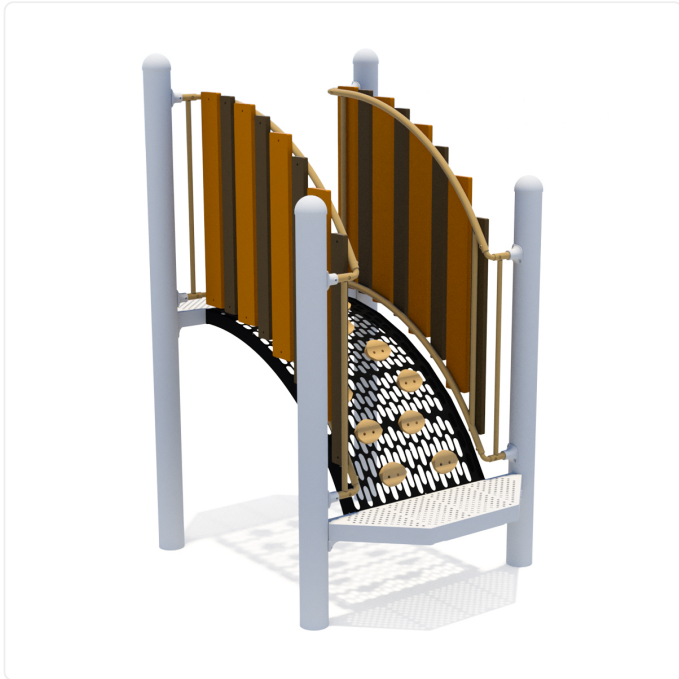

# Rootz Pebble Link

## SPECIFICATIONS

<b>Length</b>	4'6"
<b>Age Range</b>	18mo-12yr
<b>Design Options</b>	classic or Rootz enclosure
<b>Type of Play</b>	physical
<b>Features</b>	links decks of different heights
<b>Motor Skills</b>	balance; coordination; gross motor skills
<b>Materials</b>	composite wood material with SolidCore technology; powder-coated steel; stainless steel hardware; vinyl-coated perforated steel plate
<b>Colour Options</b>	available in various colour schemes

## OVERVIEW

With its wood-look slats, the Rootz Pebble Link playground component links two platforms of differing heights and is a fun way for kids to scramble up or down from one deck height to another.