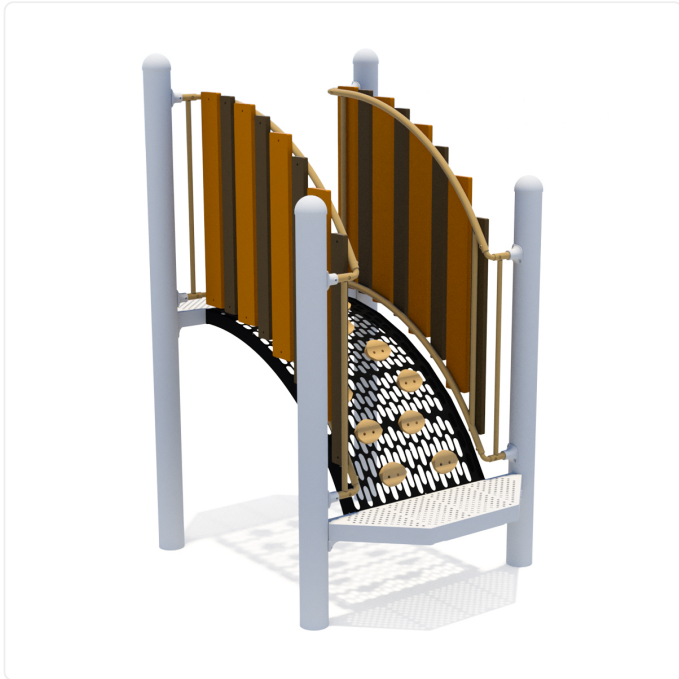

# Rootz Pebble Link

## SPECIFICATIONS

<b>Length</b>	4'6"
<b>Age Range</b>	18mo-12yr
<b>Design Options</b>	classic or Rootz enclosure
<b>Type of Play</b>	physical
<b>Features</b>	links decks of different heights
<b>Motor Skills</b>	balance; coordination; gross motor skills
<b>Materials</b>	composite wood material with SolidCore technology; powder-coated steel; stainless steel hardware; vinyl-coated steel
<b>Colour Options</b>	available in various colour schemes

## OVERVIEW

With its wood-look slats, the Rootz Pebble Link playground component links two platforms of differing heights and is a fun way for kids to scramble up or down from one deck height to another.