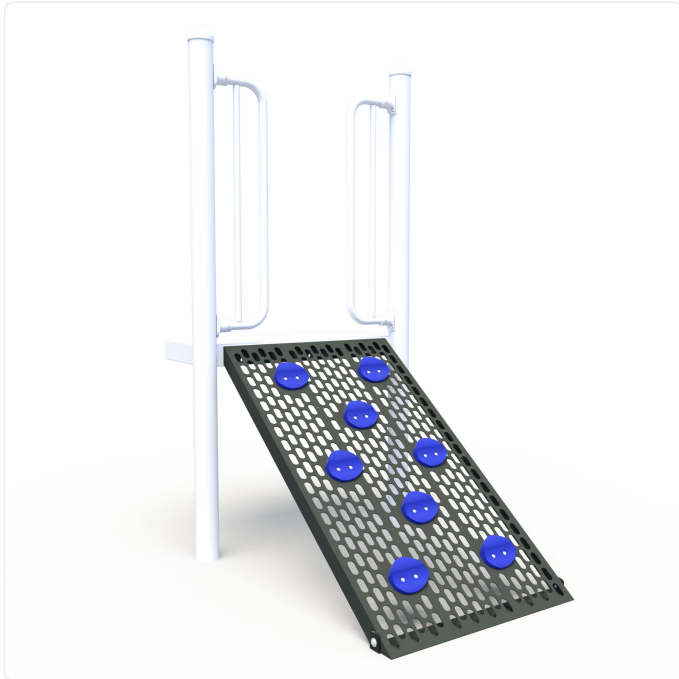

Pebble Path

SPECIFICATIONS

Age Range	18mo-5yr
Heights Available	32"
Type of Play	physical
Motor Skills	coordination; motor planning
Materials	powder-coated steel; stainless steel hardware; vinyl-coated perforated steel plate
Colour Options	available in various colour schemes

OVERVIEW

The Pebble Path playground climber is a smaller, gently angled climber designed especially for younger users. Prominent hand and footholds guide kids as they make their way up to lower-level platforms,