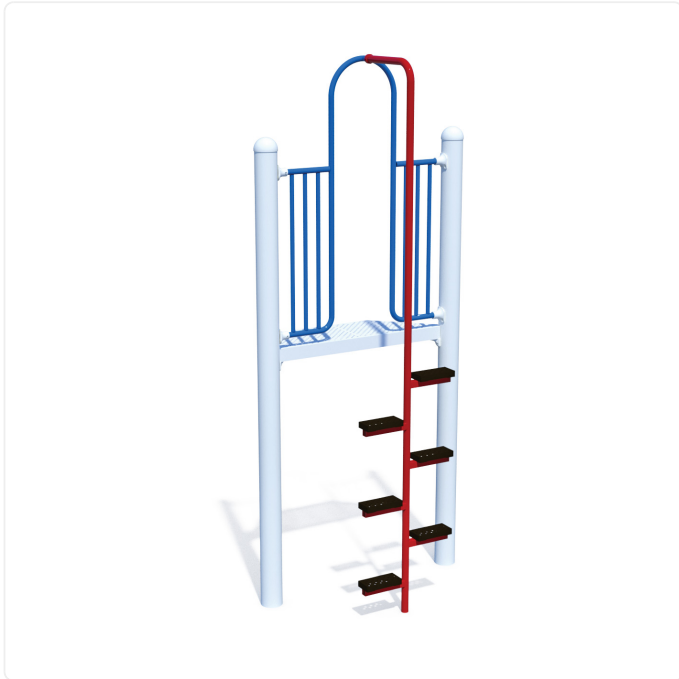

Pedestal Climb

SPECIFICATIONS

Age Range	18mo-12yr
Heights Available	32"; 46"; 60"; 74"
Type of Play	physical
Features	climbing activity
Motor Skills	agility; coordination; lower body strength; motor planning
Materials	powder-coated steel; stainless steel hardware; vinyl-coated perforated steel plate
Colour Options	available in various colour schemes

OVERVIEW

The Pedestal Climb features rectangular, vinyl-coated steps mounted to a central post, creating an intermediate-level vertical climbing element. Kids can make their way up step by step as they build strength and coordination.