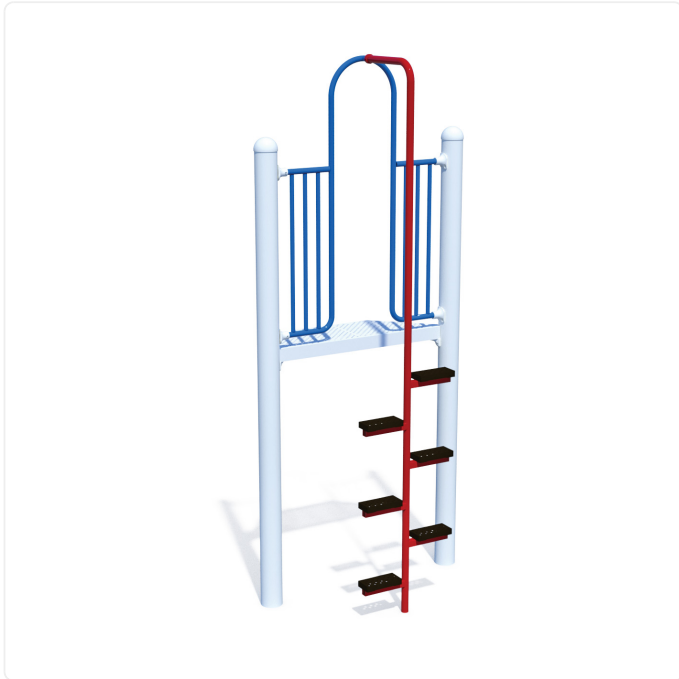

# Pedestal Climb

## SPECIFICATIONS

<b>Age Range</b>	18mo-12yr
<b>Heights Available</b>	32"; 46"; 60"; 74"
<b>Type of Play</b>	physical
<b>Features</b>	climbing activity
<b>Motor Skills</b>	agility; coordination; lower body strength; motor planning
<b>Materials</b>	powder-coated steel; stainless steel hardware; vinyl-coated steel
<b>Colour Options</b>	available in various colour schemes

## OVERVIEW

The Pedestal Climb features rectangular, vinyl-coated steps mounted to a central post, creating an intermediate-level vertical climbing element. Kids can make their way up step by step as they build strength and coordination.